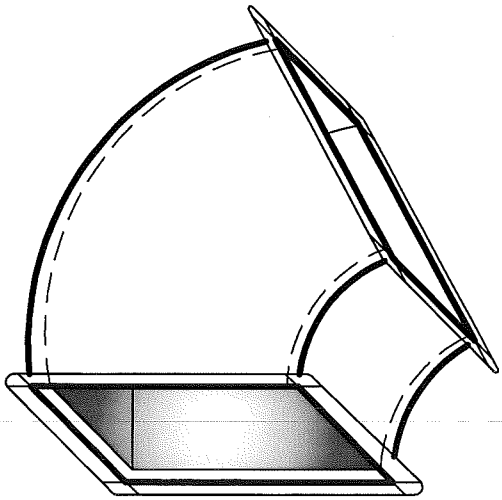

2
SDW

90° - ELBOW

REDUCER

90° - RADIUS

REDUCER

SQUARE DOUBLE WALL DUCT
METALCO MFG, INC.
700 west 20th. street. Hialeah, Florida 33010 Ph: (305) 592-0704

3
SDW

45° - FULL RADIUS

90° - FULL RADIUS

OFFSET

45° NON-ELBOW

SQUARE DOUBLE WALL DUCT

METALCO MFG, INC.

700 west 20th. street. Hialeah, Florida 33010 Ph: (305) 592-0704

4

SDW