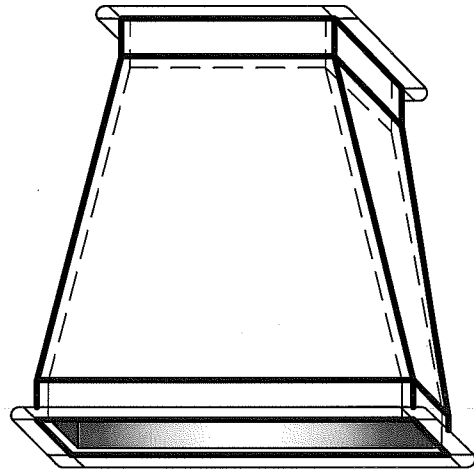

PITTSBURGH LOCK

SQUARE DOUBLE WALL DUCT

METALCO MFG, INC.
700 west 20th. street. Hialeah, Florida 33010 Ph: (305) 592-0704

SQUARE DOUBLE WALL DUCT

METALCO MFG, INC.
700 west 20th. street. Hialeah, Florida 33010 Ph: (305) 592-0704

2
SDW

90° - ELBOW

REDUCER

90° - RADIUS

REDUCER

SQUARE DOUBLE WALL DUCT
METALCO MFG, INC.
700 west 20th. street. Hialeah, Florida 33010 Ph: (305) 592-0704

3
SDW

45° - FULL RADIUS

90° - FULL RADIUS

OFFSET

45° NON-ELBOW

SQUARE DOUBLE WALL DUCT

METALCO MFG, INC.

700 west 20th. street. Hialeah, Florida 33010 Ph: (305) 592-0704

4

SDW