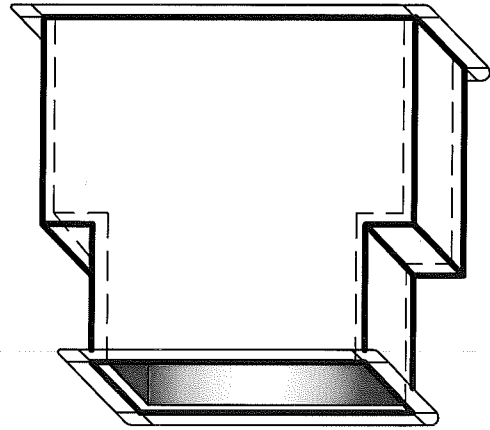

90° - FULL RADIUS

OFFSET

45° NON-ELBOW

SQUARE DOUBLE WALL DUCT

METALCO MFG, INC.

700 west 20th. street. Hialeah, Florida 33010 Ph: (305) 592-0704

4

SDW

45° - RADIUS

TEE

SQUARE TO ROUND

SQUARE DOUBLE WALL DUCT

METALCO MFG, INC.

700 west 20th. street. Hialeah, Florida 33010 Ph: (305) 592-0704

5
SDW