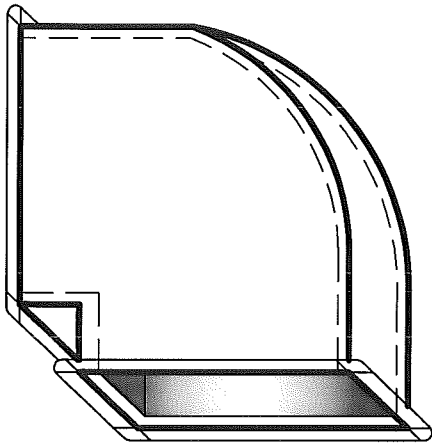

PITTSBURGH LOCK

SQUARE DOUBLE WALL DUCT

METALCO MFG, INC.
700 west 20th. street. Hialeah, Florida 33010 Ph: (305) 592-0704

SQUARE DOUBLE WALL DUCT

METALCO MFG, INC.
700 west 20th. street. Hialeah, Florida 33010 Ph: (305) 592-0704

2
SDW

90° - ELBOW

REDUCER

90° - RADIUS

REDUCER

SQUARE DOUBLE WALL DUCT
METALCO MFG, INC.
700 west 20th. street. Hialeah, Florida 33010 Ph: (305) 592-0704

3
SDW

45° - FULL RADIUS

90° - FULL RADIUS

OFFSET

45° NON-ELBOW

SQUARE DOUBLE WALL DUCT

METALCO MFG, INC.

700 west 20th. street. Hialeah, Florida 33010 Ph: (305) 592-0704

4

SDW