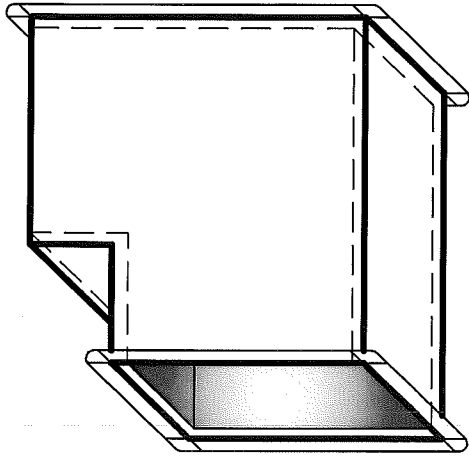

PITTSBURGH LOCK

SQUARE DOUBLE WALL DUCT

METALCO MFG, INC.
700 west 20th. street. Hialeah, Florida 33010 Ph: (305) 592-0704

SQUARE DOUBLE WALL DUCT

METALCO MFG, INC.
700 west 20th. street. Hialeah, Florida 33010 Ph: (305) 592-0704

2
SDW

90° - ELBOW

REDUCER

90° - RADIUS

REDUCER

SQUARE DOUBLE WALL DUCT
METALCO MFG, INC.
700 west 20th. street. Hialeah, Florida 33010 Ph: (305) 592-0704

3
SDW

45° - FULL RADIUS

90° - FULL RADIUS

OFFSET

45° NON-ELBOW

SQUARE DOUBLE WALL DUCT

METALCO MFG, INC.

700 west 20th. street. Hialeah, Florida 33010 Ph: (305) 592-0704

4

SDW