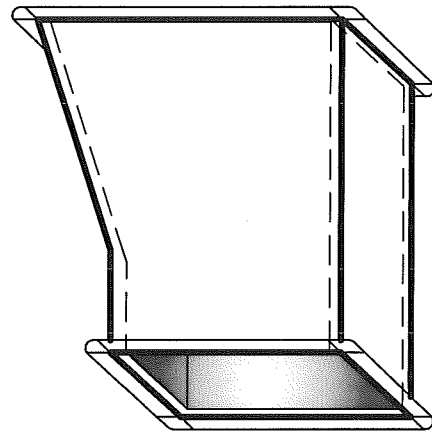

2
SDW

90° - ELBOW

REDUCER

90° - RADIUS

REDUCER

SQUARE DOUBLE WALL DUCT
METALCO MFG, INC.
700 west 20th. street. Hialeah, Florida 33010 Ph: (305) 592-0704

3
SDW

45° - FULL RADIUS

90° - FULL RADIUS

OFFSET

45° NON-ELBOW

SQUARE DOUBLE WALL DUCT

METALCO MFG, INC.

700 west 20th. street. Hialeah, Florida 33010 Ph: (305) 592-0704

4

SDW