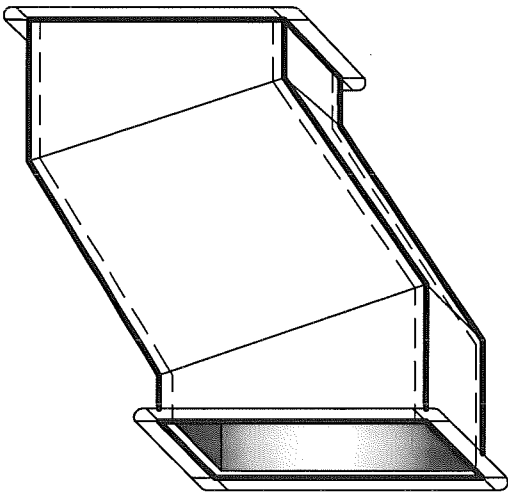

2
SDW

90° - ELBOW

REDUCER

90° - RADIUS

REDUCER

SQUARE DOUBLE WALL DUCT
METALCO MFG, INC.
700 west 20th. street. Hialeah, Florida 33010 Ph: (305) 592-0704

3
SDW

45° - FULL RADIUS

90° - FULL RADIUS

OFFSET

45° NON-ELBOW

SQUARE DOUBLE WALL DUCT

METALCO MFG, INC.

700 west 20th. street. Hialeah, Florida 33010 Ph: (305) 592-0704

4

SDW