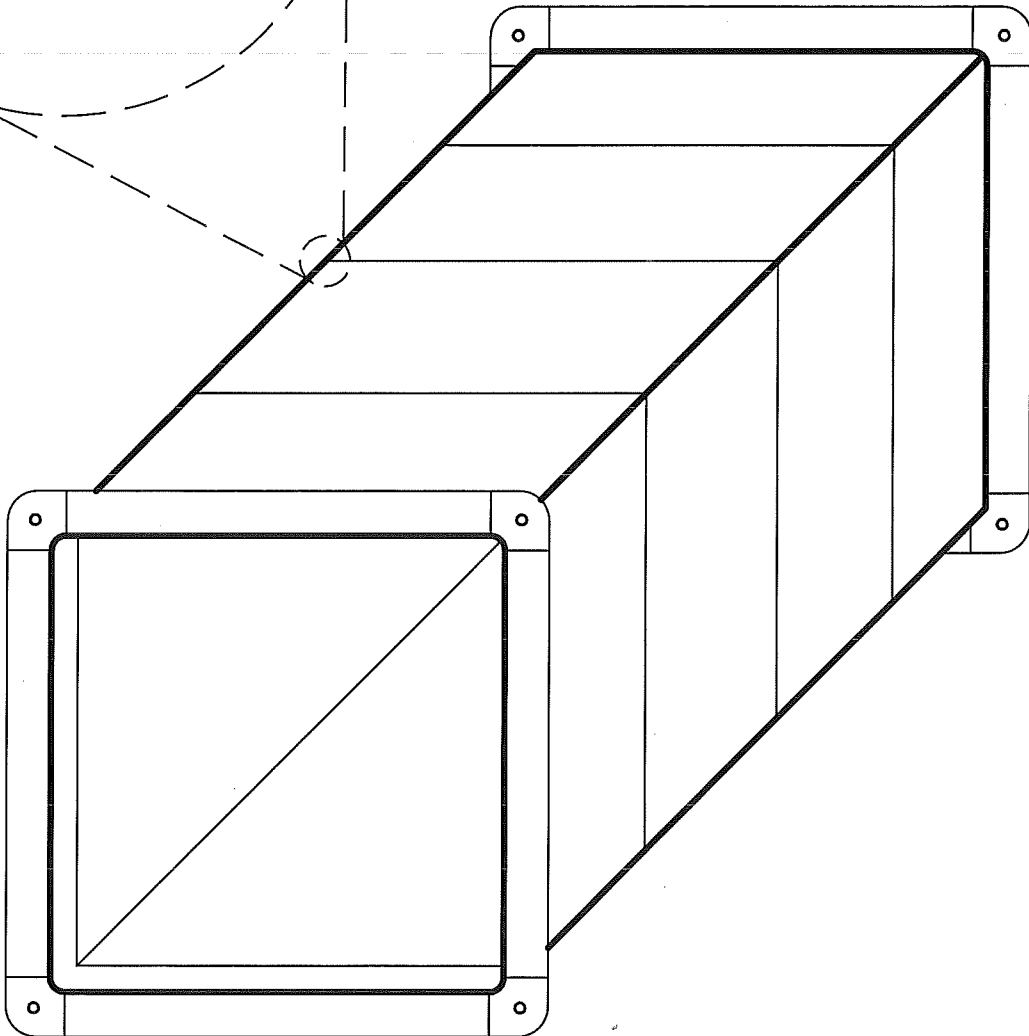

PITTSBURGH LOCK

SQUARE DOUBLE WALL DUCT

METALCO MFG, INC.
700 west 20th. street. Hialeah, Florida 33010 Ph: (305) 592-0704

SQUARE DOUBLE WALL DUCT

METALCO MFG, INC.
700 west 20th. street. Hialeah, Florida 33010 Ph: (305) 592-0704

2
SDW

90° - ELBOW

REDUCER

90° - RADIUS

REDUCER

SQUARE DOUBLE WALL DUCT
METALCO MFG, INC.
700 west 20th. street. Hialeah, Florida 33010 Ph: (305) 592-0704

3
SDW

45° - FULL RADIUS

90° - FULL RADIUS

OFFSET

45° NON-ELBOW

SQUARE DOUBLE WALL DUCT

METALCO MFG, INC.

700 west 20th. street. Hialeah, Florida 33010 Ph: (305) 592-0704

4

SDW

45° - RADIUS

TEE

SQUARE TO ROUND

SQUARE DOUBLE WALL DUCT

METALCO MFG, INC.

700 west 20th. street. Hialeah, Florida 33010 Ph: (305) 592-0704

5
SDW