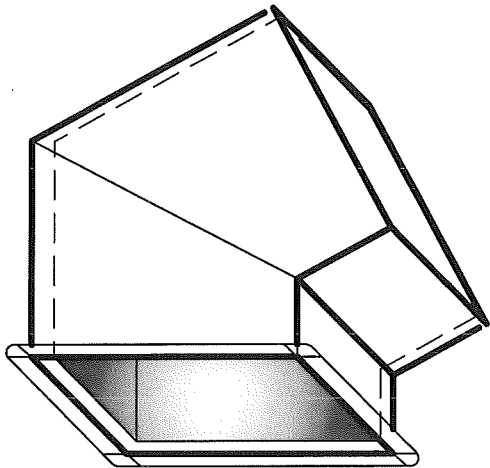

PITTSBURGH LOCK

SQUARE DOUBLE WALL DUCT

METALCO MFG, INC.
700 west 20th. street. Hialeah, Florida 33010 Ph: (305) 592-0704

SQUARE DOUBLE WALL DUCT

METALCO MFG, INC.
700 west 20th. street. Hialeah, Florida 33010 Ph: (305) 592-0704

2
SDW

90° - ELBOW

REDUCER

90° - RADIUS

REDUCER

SQUARE DOUBLE WALL DUCT
METALCO MFG, INC.
700 west 20th. street. Hialeah, Florida 33010 Ph: (305) 592-0704

3
SDW

45° - FULL RADIUS

90° - FULL RADIUS

OFFSET

45° NON-ELBOW

SQUARE DOUBLE WALL DUCT

METALCO MFG, INC.

700 west 20th. street. Hialeah, Florida 33010 Ph: (305) 592-0704

4

SDW