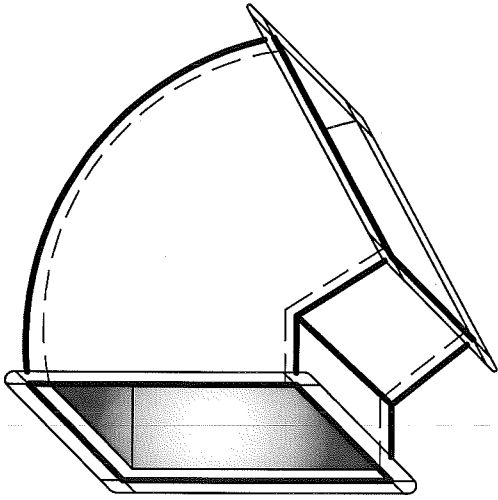

90° - FULL RADIUS

OFFSET

45° NON-ELBOW

SQUARE DOUBLE WALL DUCT

METALCO MFG, INC.

700 west 20th. street. Hialeah, Florida 33010 Ph: (305) 592-0704

4

SDW

45° - RADIUS

TEE

SQUARE TO ROUND

SQUARE DOUBLE WALL DUCT

METALCO MFG, INC.

700 west 20th. street. Hialeah, Florida 33010 Ph: (305) 592-0704

5
SDW