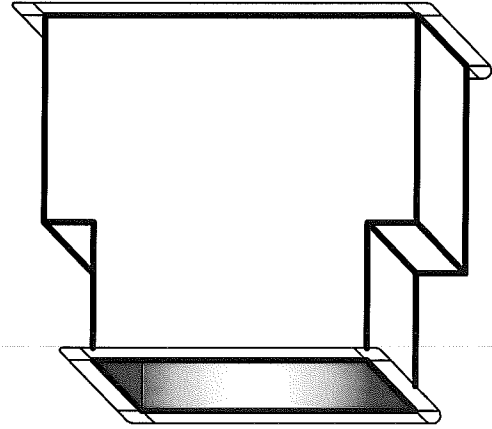

45° - FULL RADIUS

90° - FULL RADIUS

OFFSET

45° NON-ELBOW

SQUARE SINGLE WALL DUCT (TDF)

METALCO MFG, INC.

700 west 20th. street. Hialeah, Florida 33010 Ph: (305) 592-0704

45° - RADIUS