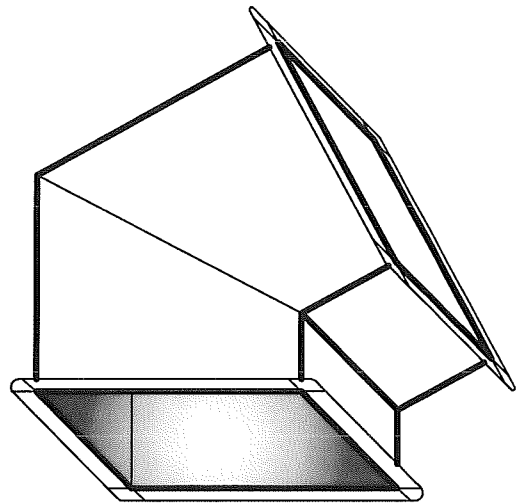

2
SSW

90° - ELBOW

REDUCER

90° - RADIUS

REDUCER

**SQUARE SINGLE WALL DUCT (TDF)**

METALCO MFG, INC.

700 west 20th. street. Hialeah, Florida 33010 Ph: (305) 592-0704

45° - FULL RADIUS

90° - FULL RADIUS

OFFSET

45° NON-ELBOW

SQUARE SINGLE WALL DUCT (TDF)

METALCO MFG, INC.

700 west 20th. street. Hialeah, Florida 33010 Ph: (305) 592-0704

45° - RADIUS