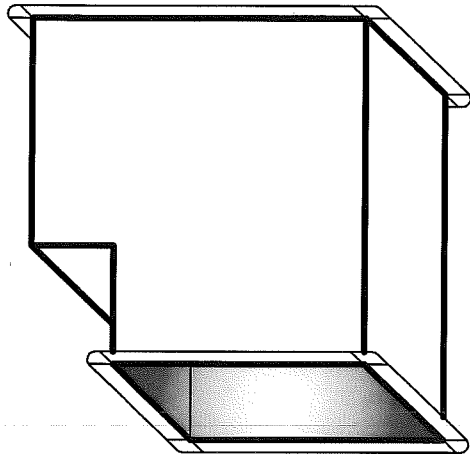

PITTSBURGH LOCK

**SQUARE SINGLE WALL DUCT (TDF)**

METALCO MFG, INC.

700 west 20th. street. Hialeah, Florida 33010 Ph: (305) 592-0704

**SQUARE SINGLE WALL DUCT (TDF)**

METALCO MFG, INC.

700 west 20th. street. Hialeah, Florida 33010 Ph: (305) 592-0704

2
SSW

90° - ELBOW

REDUCER

90° - RADIUS

REDUCER

**SQUARE SINGLE WALL DUCT (TDF)**

METALCO MFG, INC.

700 west 20th. street. Hialeah, Florida 33010 Ph: (305) 592-0704

45° - FULL RADIUS

90° - FULL RADIUS

OFFSET

45° NON-ELBOW

SQUARE SINGLE WALL DUCT (TDF)

METALCO MFG, INC.

700 west 20th. street. Hialeah, Florida 33010 Ph: (305) 592-0704

45° - RADIUS