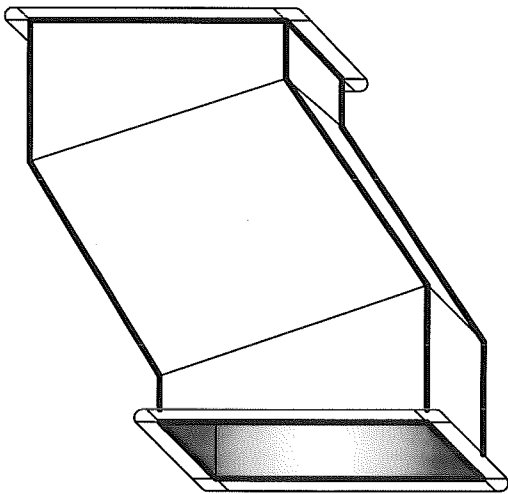

2
SSW

90° - ELBOW

REDUCER

90° - RADIUS

REDUCER

**SQUARE SINGLE WALL DUCT (TDF)**

METALCO MFG, INC.

700 west 20th. street. Hialeah, Florida 33010 Ph: (305) 592-0704

45° - FULL RADIUS

90° - FULL RADIUS

OFFSET

45° NON-ELBOW

SQUARE SINGLE WALL DUCT (TDF)

METALCO MFG, INC.

700 west 20th. street. Hialeah, Florida 33010 Ph: (305) 592-0704

45° - RADIUS