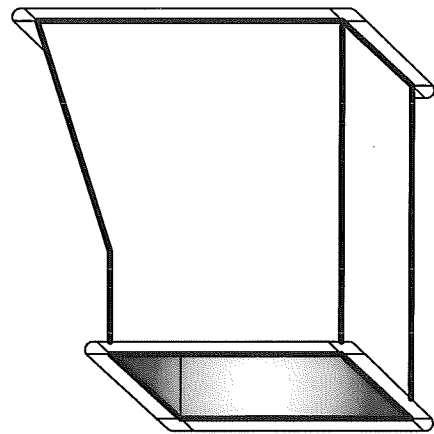

2
SSW

90° - ELBOW

REDUCER

90° - RADIUS

REDUCER

**SQUARE SINGLE WALL DUCT (TDF)**

METALCO MFG, INC.

700 west 20th. street. Hialeah, Florida 33010 Ph: (305) 592-0704

45° - FULL RADIUS

90° - FULL RADIUS

OFFSET

45° NON-ELBOW

SQUARE SINGLE WALL DUCT (TDF)

METALCO MFG, INC.

700 west 20th. street. Hialeah, Florida 33010 Ph: (305) 592-0704

45° - RADIUS