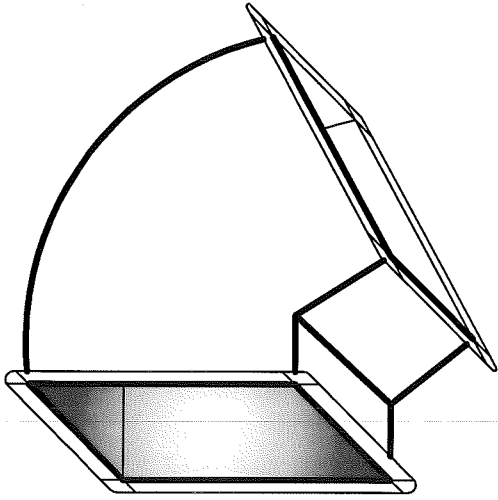

45° - FULL RADIUS

90° - FULL RADIUS

OFFSET

45° NON-ELBOW

SQUARE SINGLE WALL DUCT (TDF)

METALCO MFG, INC.

700 west 20th. street. Hialeah, Florida 33010 Ph: (305) 592-0704

45° - RADIUS