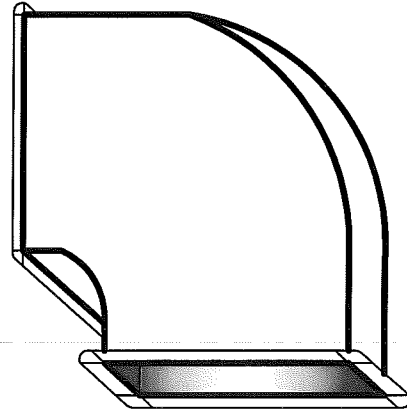

2
SSW

90° - ELBOW

REDUCER

90° - RADIUS

REDUCER

**SQUARE SINGLE WALL DUCT (TDF)**

METALCO MFG, INC.

700 west 20th. street. Hialeah, Florida 33010 Ph: (305) 592-0704

45° - FULL RADIUS

90° - FULL RADIUS

OFFSET

45° NON-ELBOW

SQUARE SINGLE WALL DUCT (TDF)

METALCO MFG, INC.

700 west 20th. street. Hialeah, Florida 33010 Ph: (305) 592-0704

45° - RADIUS