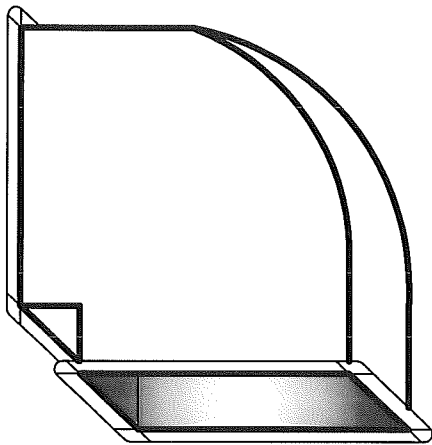

PITTSBURGH LOCK

**SQUARE SINGLE WALL DUCT (TDF)**

METALCO MFG, INC.

700 west 20th. street. Hialeah, Florida 33010 Ph: (305) 592-0704

**SQUARE SINGLE WALL DUCT (TDF)**

METALCO MFG, INC.

700 west 20th. street. Hialeah, Florida 33010 Ph: (305) 592-0704

2
SSW

90° - ELBOW

REDUCER

90° - RADIUS

REDUCER

**SQUARE SINGLE WALL DUCT (TDF)**

METALCO MFG, INC.

700 west 20th. street. Hialeah, Florida 33010 Ph: (305) 592-0704

45° - FULL RADIUS

90° - FULL RADIUS

OFFSET

45° NON-ELBOW

SQUARE SINGLE WALL DUCT (TDF)

METALCO MFG, INC.

700 west 20th. street. Hialeah, Florida 33010 Ph: (305) 592-0704

45° - RADIUS