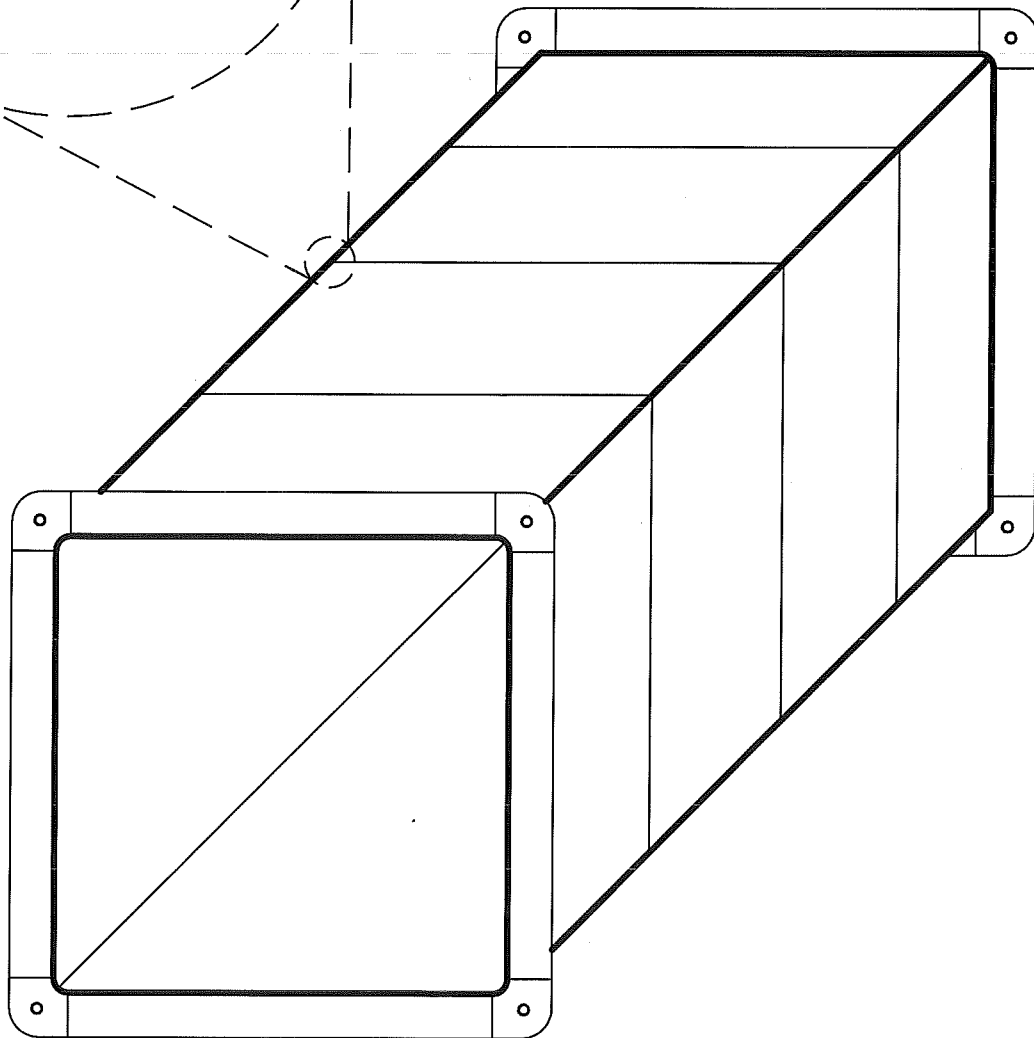

PITTSBURGH LOCK

**SQUARE SINGLE WALL DUCT (TDF)**

METALCO MFG, INC.

700 west 20th. street. Hialeah, Florida 33010 Ph: (305) 592-0704

**SQUARE SINGLE WALL DUCT (TDF)**

METALCO MFG, INC.

700 west 20th. street. Hialeah, Florida 33010 Ph: (305) 592-0704

2
SSW

90° - ELBOW

REDUCER

90° - RADIUS

REDUCER

**SQUARE SINGLE WALL DUCT (TDF)**

METALCO MFG, INC.

700 west 20th. street. Hialeah, Florida 33010 Ph: (305) 592-0704

45° - FULL RADIUS

90° - FULL RADIUS

OFFSET

45° NON-ELBOW

SQUARE SINGLE WALL DUCT (TDF)

METALCO MFG, INC.

700 west 20th. street. Hialeah, Florida 33010 Ph: (305) 592-0704

45° - RADIUS