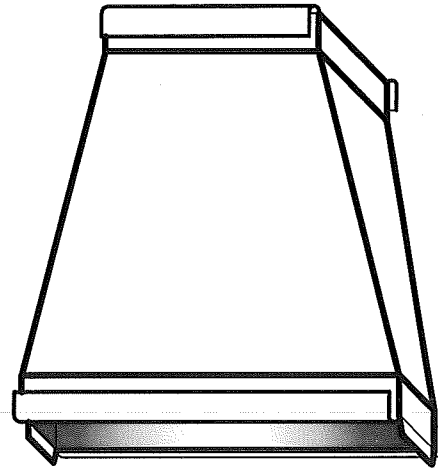

### SQUARE SINGLE WALL DUCT

METALCO MFG, INC.

700 west 20th. street. Hialeah, Florida 33010 Ph: (305) 592-0704

2
SSW

90° - ELBOW

REDUCER

90° - RADIUS

REDUCER