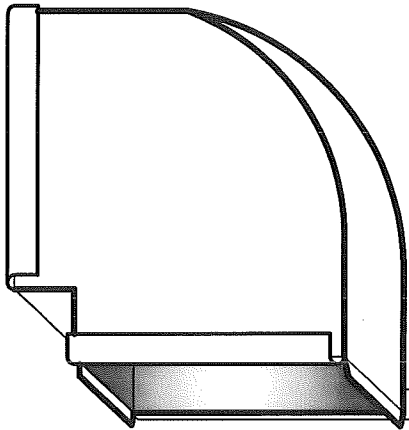

### SQUARE SINGLE WALL DUCT

METALCO MFG, INC.

700 west 20th. street. Hialeah, Florida 33010 Ph: (305) 592-0704

2
SSW

90° - ELBOW

REDUCER

90° - RADIUS

REDUCER

### SQUARE SINGLE WALL DUCT

METALCO MFG, INC.

700 west 20th. street. Hialeah, Florida 33010 Ph: (305) 592-0704

45° - FULL RADIUS

90° - FULL RADIUS

OFFSET

45° NON-ELBOW