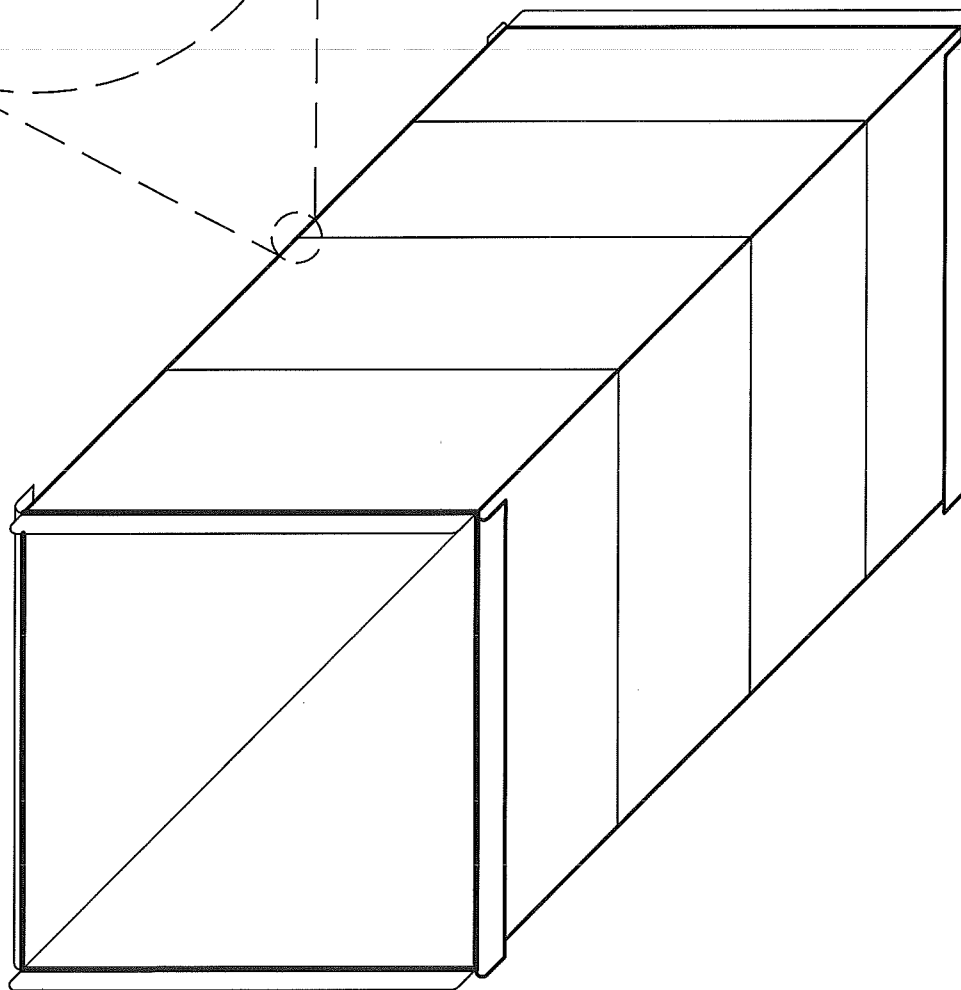

PITTSBURGH LOCK

SQUARE SINGLE WALL DUCT

METALCO MFG, INC.

700 west 20th. street. Hialeah, Florida 33010 Ph: (305) 592-0704

### SQUARE SINGLE WALL DUCT

METALCO MFG, INC.

700 west 20th. street. Hialeah, Florida 33010 Ph: (305) 592-0704

2
SSW

90° - ELBOW

REDUCER

90° - RADIUS

REDUCER