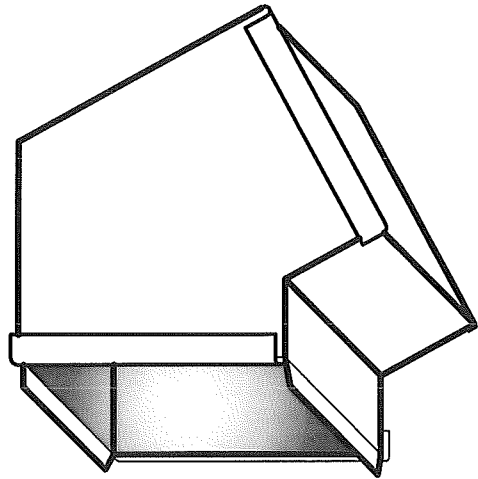

### SQUARE SINGLE WALL DUCT

METALCO MFG, INC.

700 west 20th. street. Hialeah, Florida 33010 Ph: (305) 592-0704

45° - FULL RADIUS

90° - FULL RADIUS

OFFSET

45° NON-ELBOW

## SQUARE SINGLE WALL DUCT

METALCO MFG, INC.

700 west 20th. street. Hialeah, Florida 33010 Ph: (305) 592-0704

4

SSW

45° - RADIUS

TEE

SQUARE TO ROUND