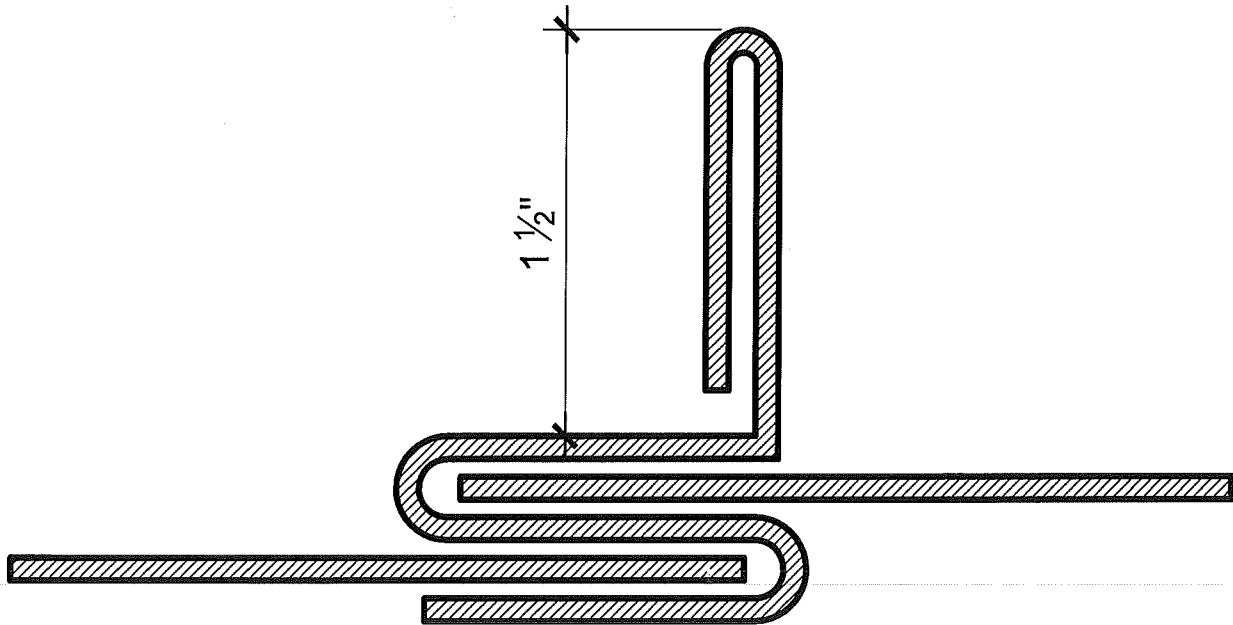

STANDING S

LOW PRESSURE TRANSVERSE CONNECTORS

METALCO MFG, INC.

700 west 20th. street. Hialeah, Florida 33010 Ph: (305) 592-0704