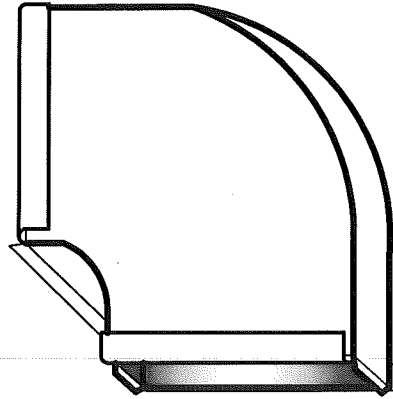

### SQUARE SINGLE WALL DUCT

METALCO MFG, INC.

700 west 20th. street. Hialeah, Florida 33010 Ph: (305) 592-0704

45° - FULL RADIUS

90° - FULL RADIUS

OFFSET

45° NON-ELBOW