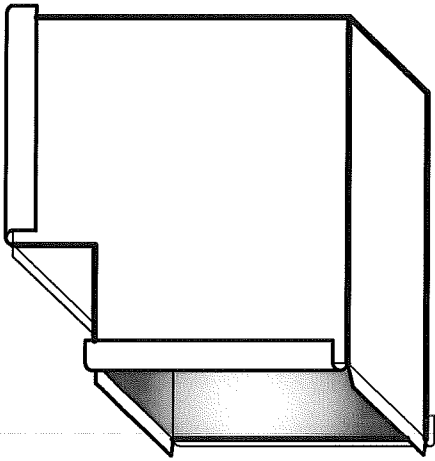

### SQUARE SINGLE WALL DUCT

METALCO MFG, INC.

700 west 20th. street. Hialeah, Florida 33010 Ph: (305) 592-0704

2
SSW

90° - ELBOW

REDUCER

90° - RADIUS

REDUCER