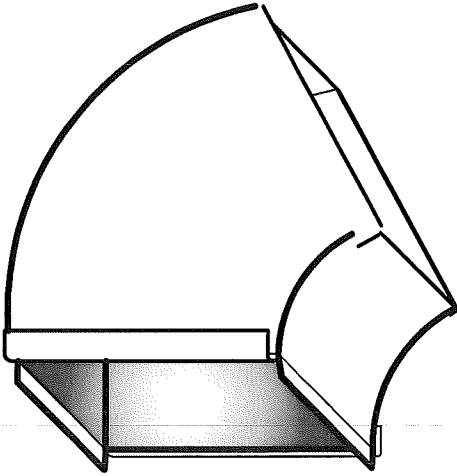

### SQUARE SINGLE WALL DUCT

METALCO MFG, INC.

700 west 20th. street. Hialeah, Florida 33010 Ph: (305) 592-0704

2
SSW

90° - ELBOW

REDUCER

90° - RADIUS

REDUCER

### SQUARE SINGLE WALL DUCT

METALCO MFG, INC.

700 west 20th. street. Hialeah, Florida 33010 Ph: (305) 592-0704

45° - FULL RADIUS

90° - FULL RADIUS

OFFSET

45° NON-ELBOW