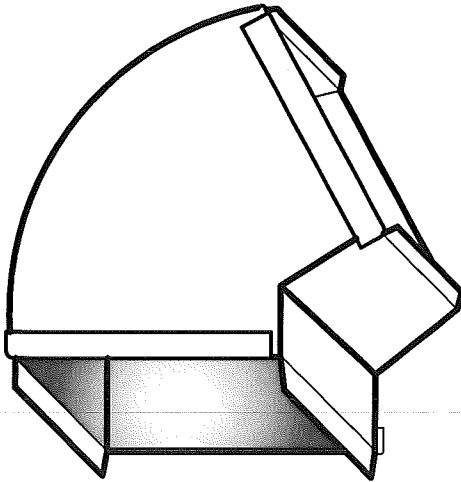

45° - RADIUS