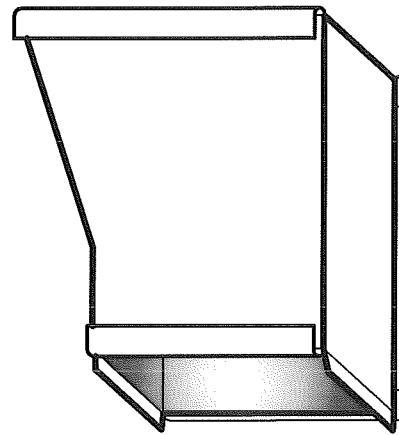

### SQUARE SINGLE WALL DUCT

METALCO MFG, INC.

700 west 20th. street. Hialeah, Florida 33010 Ph: (305) 592-0704

2
SSW

90° - ELBOW

REDUCER

90° - RADIUS

REDUCER

### SQUARE SINGLE WALL DUCT

METALCO MFG, INC.

700 west 20th. street. Hialeah, Florida 33010 Ph: (305) 592-0704

45° - FULL RADIUS

90° - FULL RADIUS

OFFSET

45° NON-ELBOW