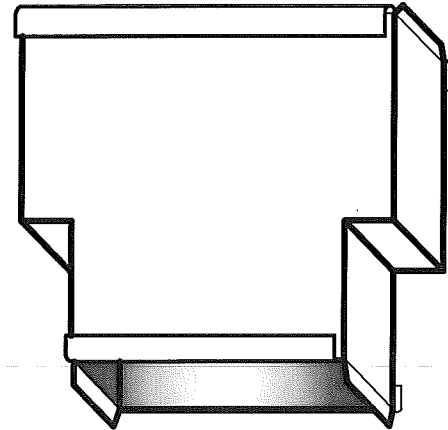

## SQUARE SINGLE WALL DUCT

METALCO MFG, INC.

700 west 20th. street. Hialeah, Florida 33010 Ph: (305) 592-0704

4

SSW

45° - RADIUS

TEE

SQUARE TO ROUND