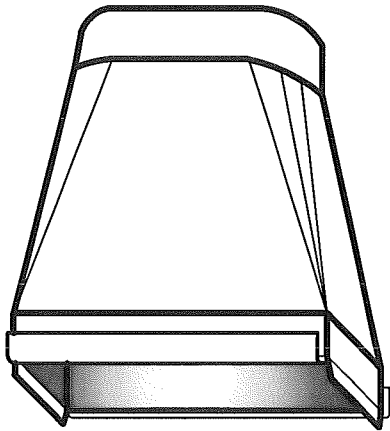

## SQUARE SINGLE WALL DUCT

METALCO MFG, INC.

700 west 20th. street. Hialeah, Florida 33010 Ph: (305) 592-0704

4

SSW

45° - RADIUS

TEE

SQUARE TO ROUND