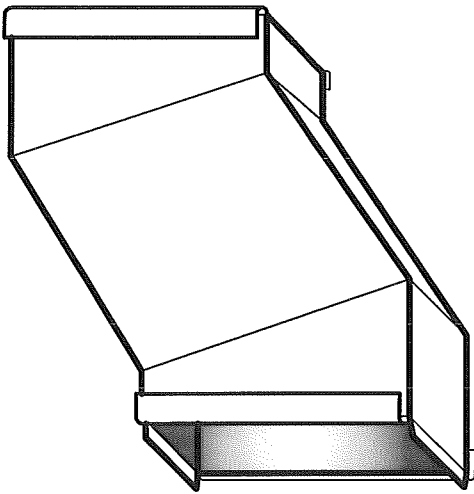

### SQUARE SINGLE WALL DUCT

METALCO MFG, INC.

700 west 20th. street. Hialeah, Florida 33010 Ph: (305) 592-0704

45° - FULL RADIUS

90° - FULL RADIUS

OFFSET

45° NON-ELBOW

## SQUARE SINGLE WALL DUCT

METALCO MFG, INC.

700 west 20th. street. Hialeah, Florida 33010 Ph: (305) 592-0704

4

SSW

45° - RADIUS

TEE

SQUARE TO ROUND