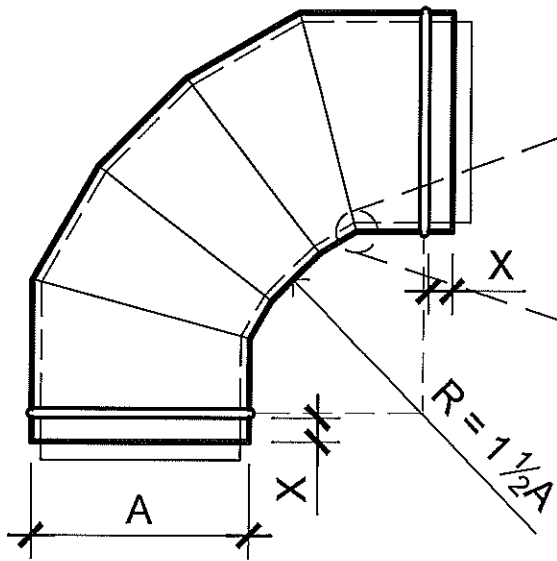

6
 RDW

REDUCER WITH SQUARE TAP

REDUCER WITH TWO SQUARE TAP

ROUND DOUBLE WALL DUCT
 METALCO MFG, INC.
 700 west 20th. street. Hialeah, Florida 33010 Ph: (305) 592-0704

7
 RDW

STANDING SEAM

5-PIECE-90°

3-PIECE-45°