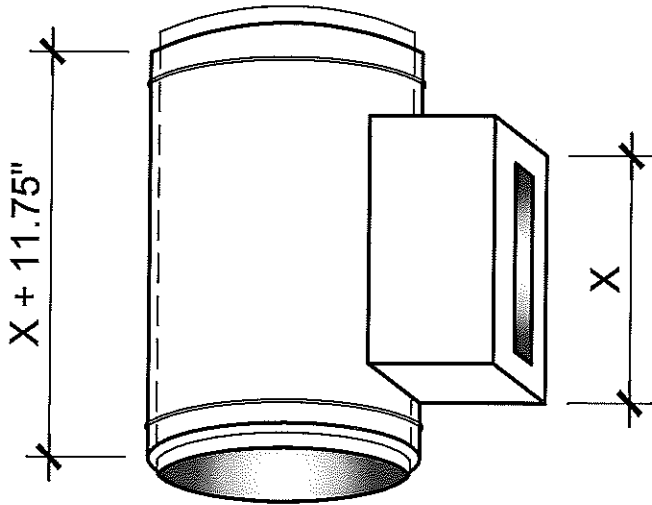

PIPE WITH GRILL TAP