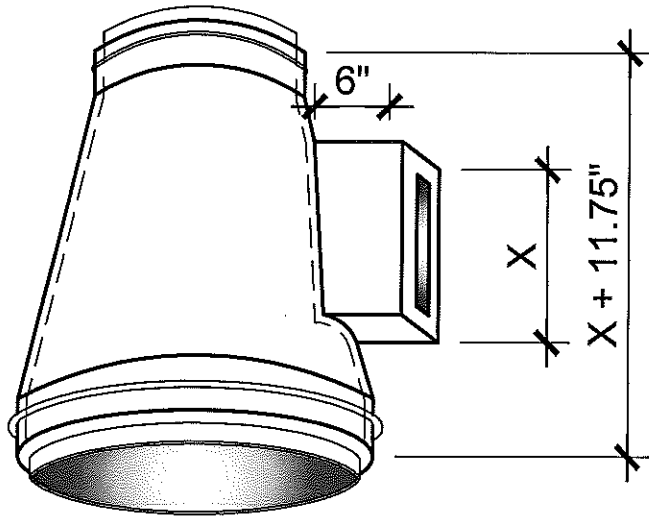

REDUCER WITH SQUARE TAP