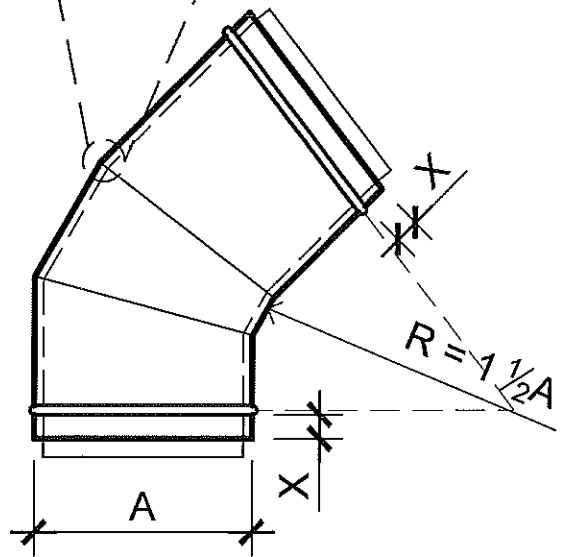

6
 RDW

REDUCER WITH SQUARE TAP

REDUCER WITH TWO SQUARE TAP

ROUND DOUBLE WALL DUCT
 METALCO MFG, INC.
 700 west 20th. street. Hialeah, Florida 33010 Ph: (305) 592-0704

7
 RDW

STANDING SEAM

5-PIECE-90°

3-PIECE-45°