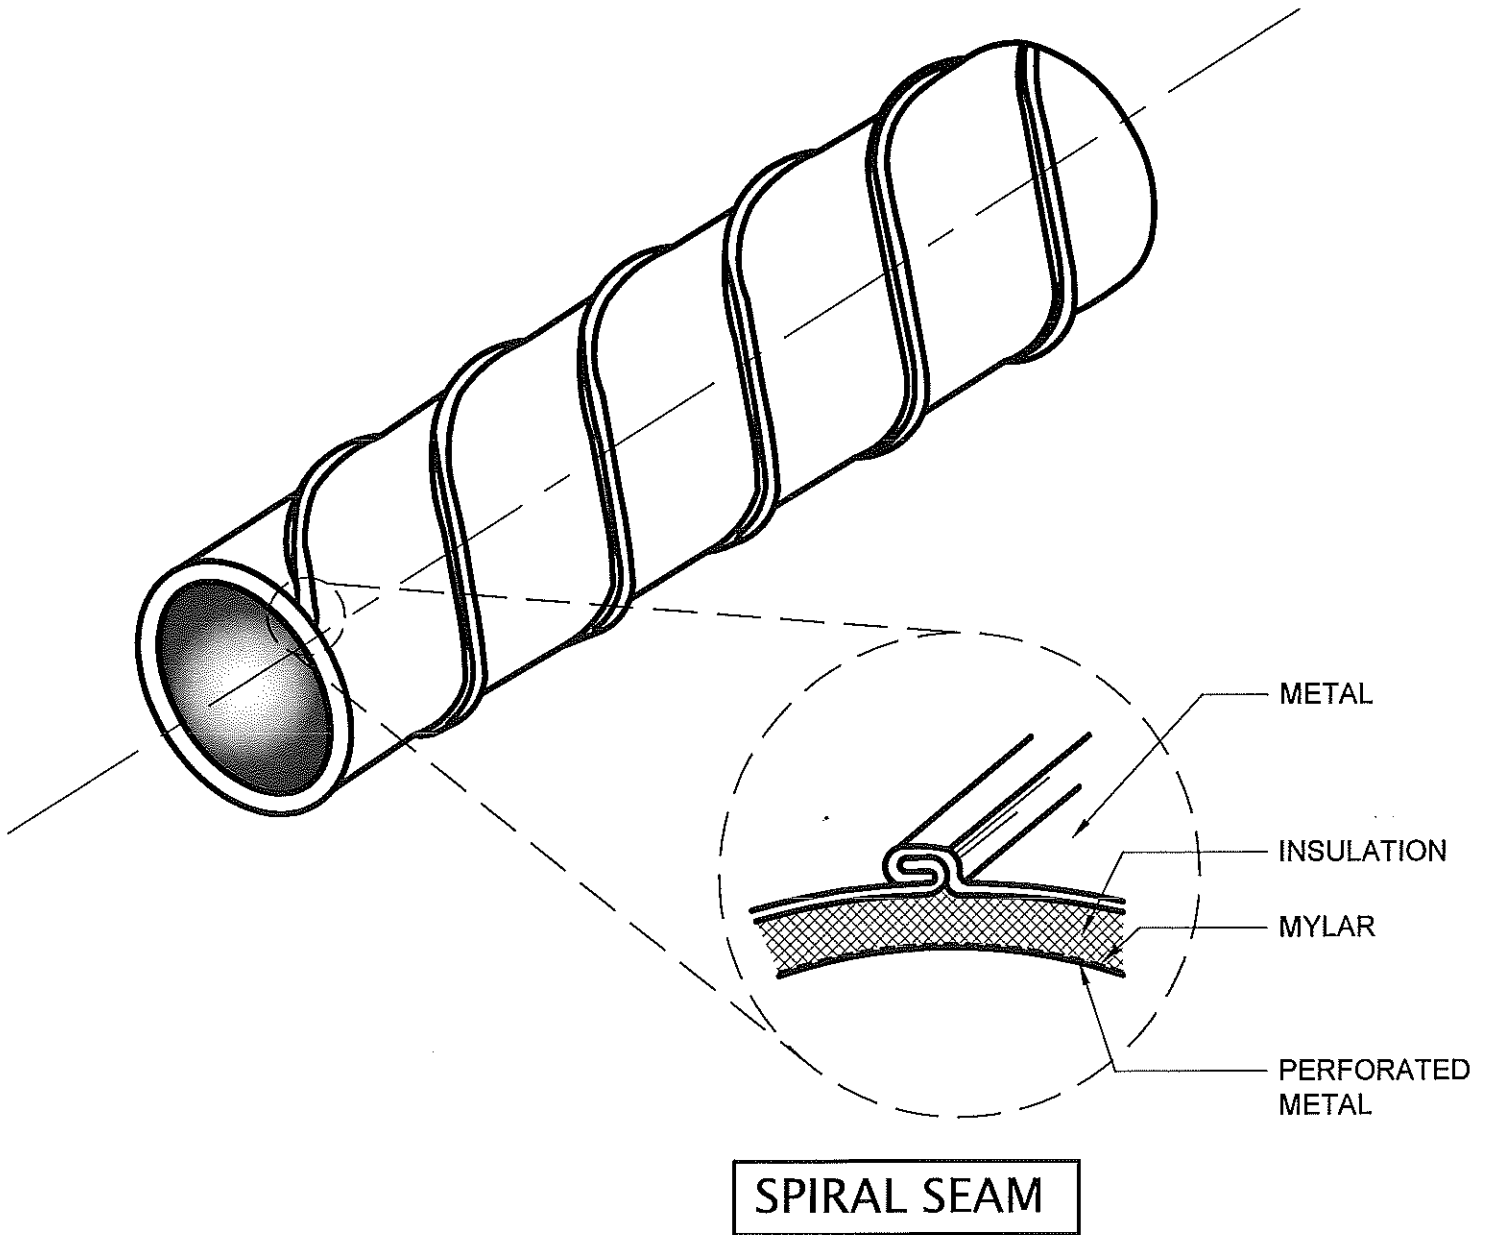

ROUND DOUBLE WALL DUCT

METALCO MFG, INC.

700 west 20th. street. Hialeah, Florida 33010 Ph: (305) 592-0704

1

RDW

ROUND DOUBLE WALL DUCT

METALCO MFG, INC.

700 west 20th. street. Hialeah, Florida 33010 Ph: (305) 592-0704

2

RDW

LONGITUDINAL SEAM

OFFSET

ROUND - Y

ROUND DOUBLE WALL DUCT

METALCO MFG, INC.

700 west 20th. street. Hialeah, Florida 33010 Ph: (305) 592-0704