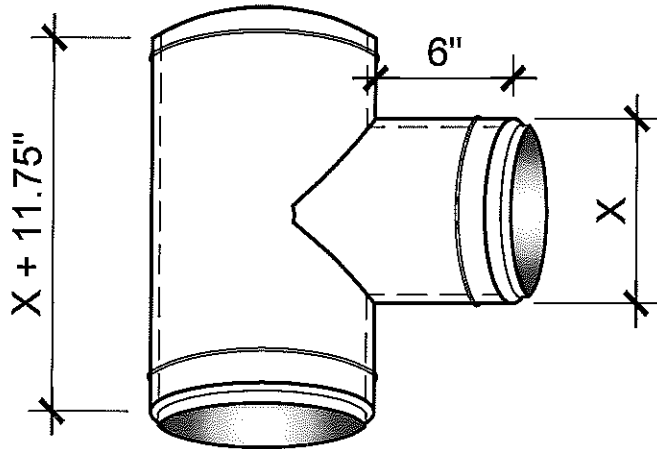

3
RDW

REDUCER WITH ROUND TAP

REDUCER WITH TWO ROUND TAP

ROUND DOUBLE WALL DUCT

METALCO MFG, INC.
 700 west 20th. street. Hialeah, Florida 33010 Ph: (305) 592-0704

4
 RDW

PIPE WITH TAP

PIPE WITH TWO TAP