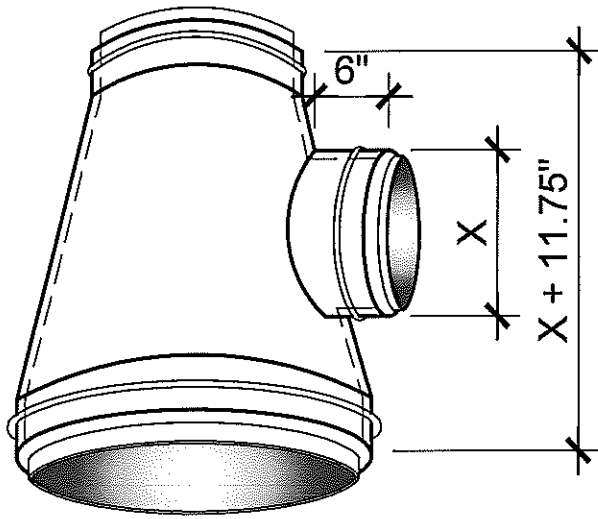

REDUCER WITH ROUND TAP