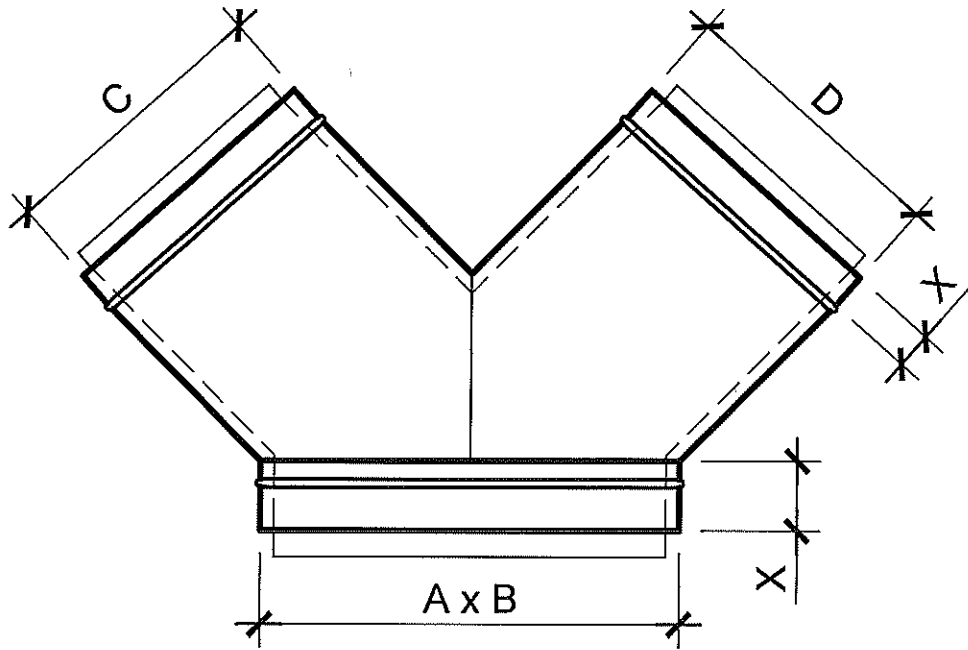

ROUND - Y

ROUND DOUBLE WALL FITTINGS
METALCO MFG, INC.
700 west 20th. street. Hialeah, Florida 33010 Ph: (305) 592-0704

9
RDW