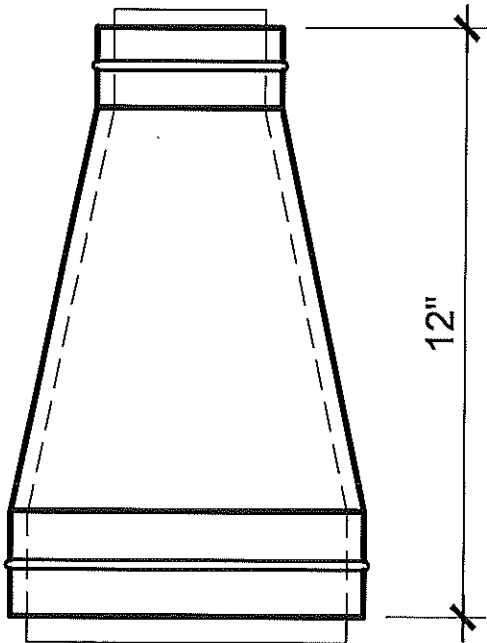

REDUCER

ROUND DOUBLE WALL FITTINGS

METALCO MFG, INC.

700 west 20th. street. Hialeah, Florida 33010 Ph: (305) 592-0704