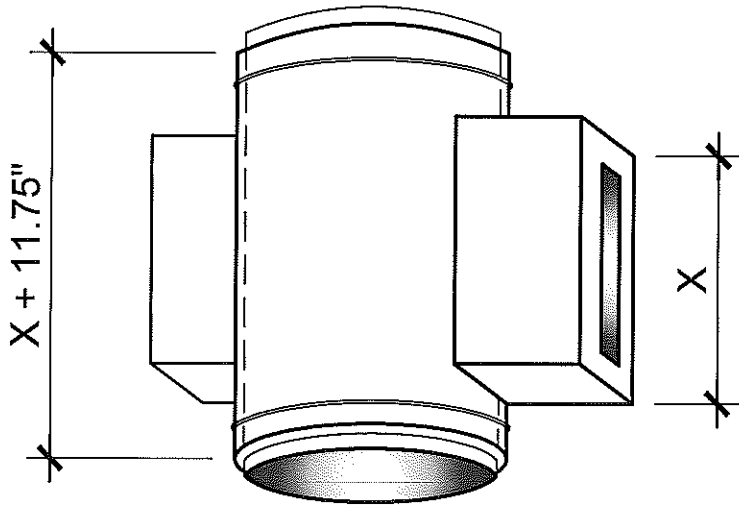

ROUND DOUBLE WALL DUCT

METALCO MFG, INC.
 700 west 20th. street. Hialeah, Florida 33010 Ph: (305) 592-0704

5
 RDW

PIPE WITH GRILL TAP

PIPE WITH GRILL TWO TAP

ROUND DOUBLE WALL DUCT

METALCO MFG, INC.
 700 west 20th. street. Hialeah, Florida 33010 Ph: (305) 592-0704