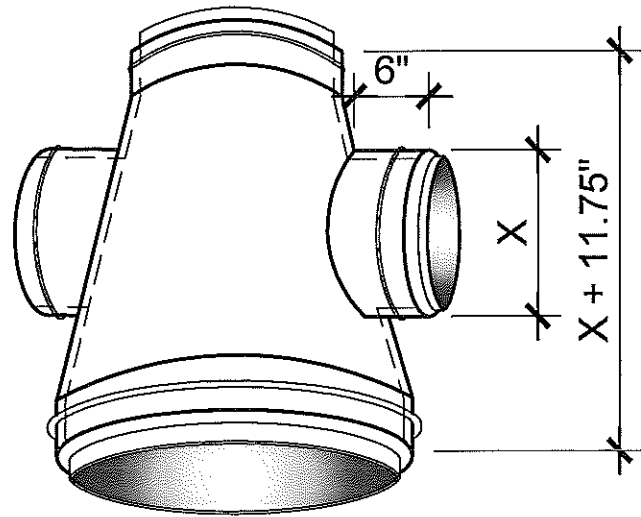

REDUCER WITH TWO ROUND TAP

ROUND DOUBLE WALL DUCT

METALCO MFG, INC.
700 west 20th. street. Hialeah, Florida 33010 Ph: (305) 592-0704

4
RDW