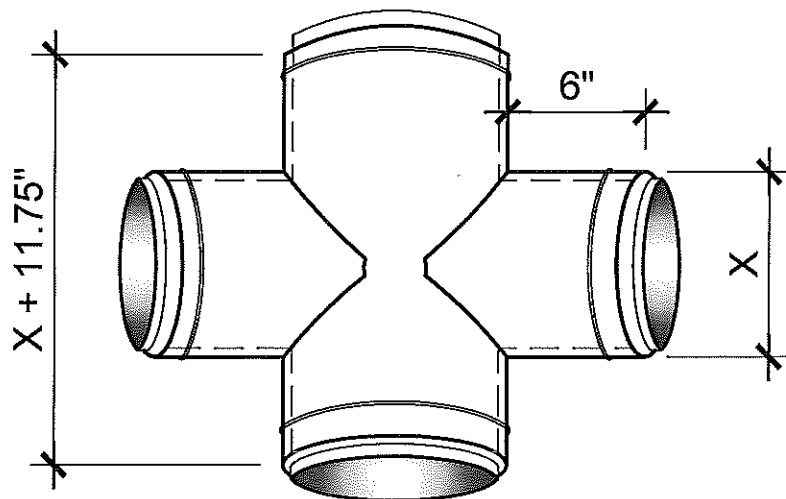

3
RDW

REDUCER WITH ROUND TAP

REDUCER WITH TWO ROUND TAP

ROUND DOUBLE WALL DUCT

METALCO MFG, INC.
 700 west 20th. street. Hialeah, Florida 33010 Ph: (305) 592-0704

4
 RDW

PIPE WITH TAP

PIPE WITH TWO TAP