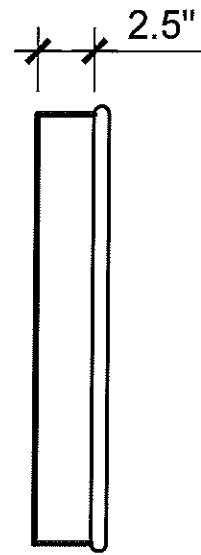

SQUARE TO ROUND

END CAP

ROUND DOUBLE WALL FITTINGS

METALCO MFG, INC.

700 west 20th. street. Hialeah, Florida 33010 Ph: (305) 592-0704