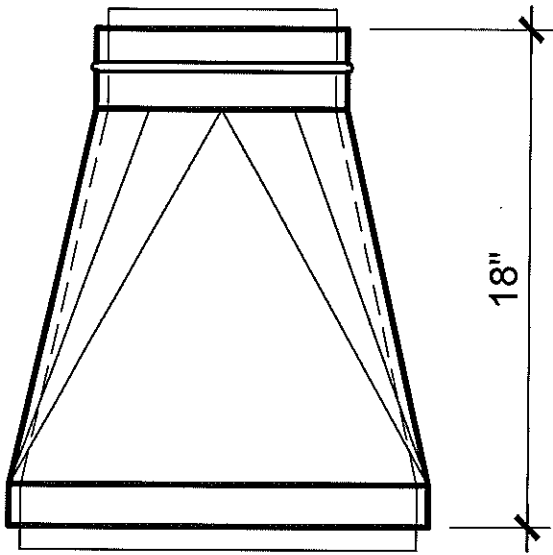

SQUARE TO ROUND