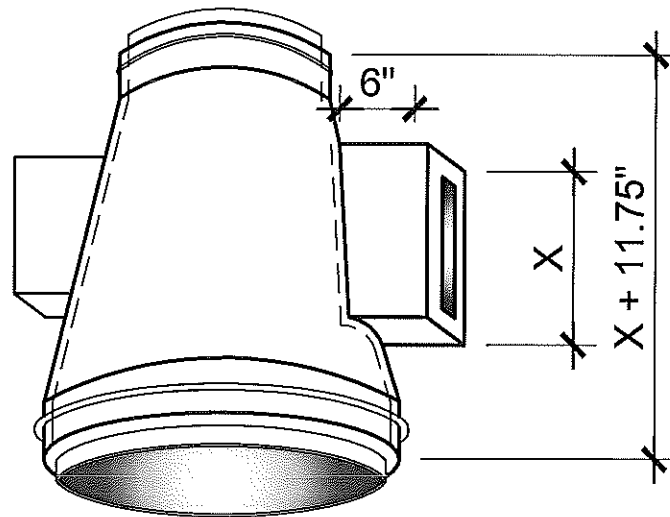

REDUCER WITH TWO SQUARE TAP

ROUND DOUBLE WALL DUCT
METALCO MFG, INC.
700 west 20th. street. Hialeah, Florida 33010 Ph: (305) 592-0704

7
RDW