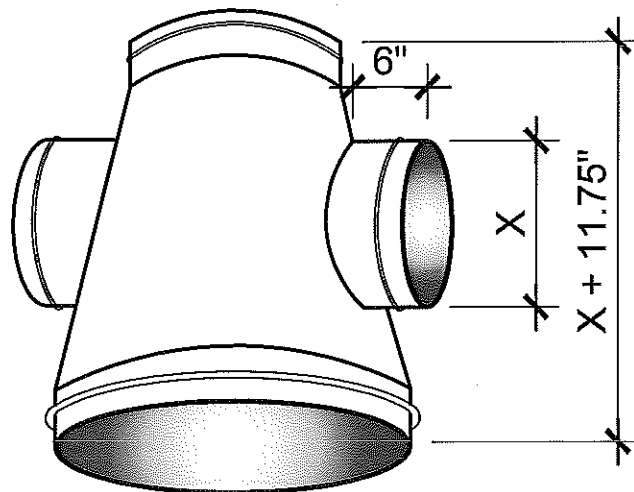

REDUCER WITH TWO ROUND TAP

ROUND SINGLE WALL DUCT

METALCO MFG, INC.
700 west 20th. street. Hialeah, Florida 33010 Ph: (305) 592-0704

3
RSW