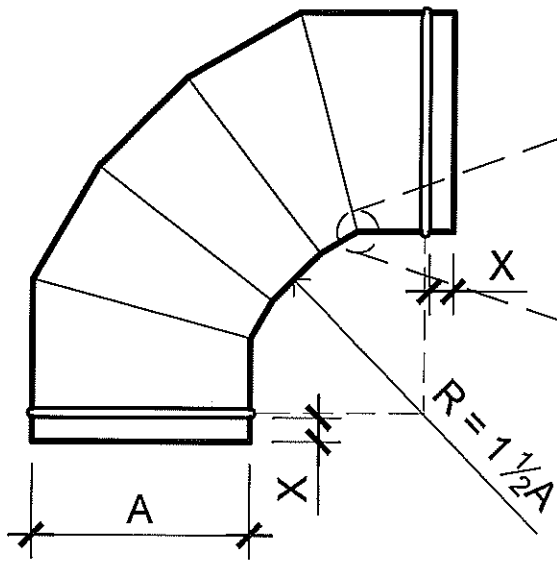

STANDING SEAM

5-PIECE-90°