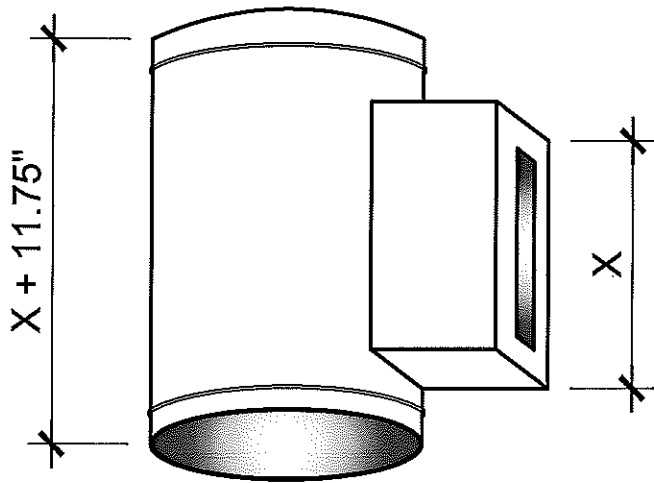

METALCO MFG, INC.
 700 west 20th. street. Hialeah, Florida 33010 Ph: (305) 592-0704

3
 RSW

PIPE WITH TAP

PIPE WITH TWO TAP

	<p>ROUND SINGLE WALL DUCT</p>	<p>4</p>
<p>METALCO MFG, INC. 700 west 20th. street. Hialeah, Florida 33010 Ph: (305) 592-0704</p>		<p>RSW</p>