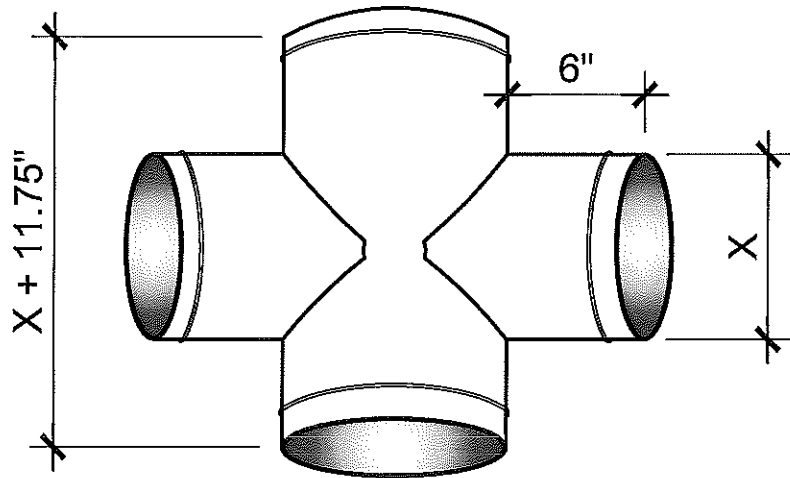

METALCO MFG, INC.
 700 west 20th. street. Hialeah, Florida 33010 Ph: (305) 592-0704

3
 RSW

PIPE WITH TAP

PIPE WITH TWO TAP

	<p>ROUND SINGLE WALL DUCT</p>	<p>4</p>
<p>METALCO MFG, INC. 700 west 20th. street. Hialeah, Florida 33010 Ph: (305) 592-0704</p>		<p>RSW</p>