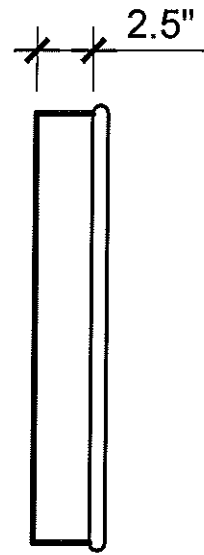

7

RSW

ROUND - Y

ROUND SINGLE WALL FITTINGS
 METALCO MFG, INC.
 700 west 20th. street. Hialeah, Florida 33010 Ph: (305) 592-0704

8
 RSW

SQUARE TO ROUND

END CAP

REDUCER