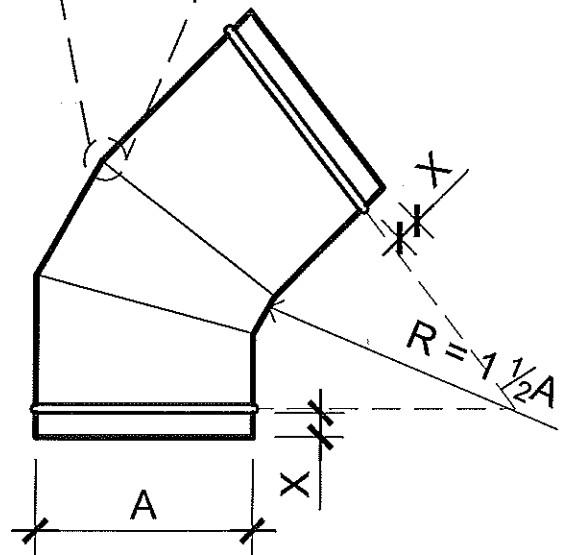

3-PIECE-45°