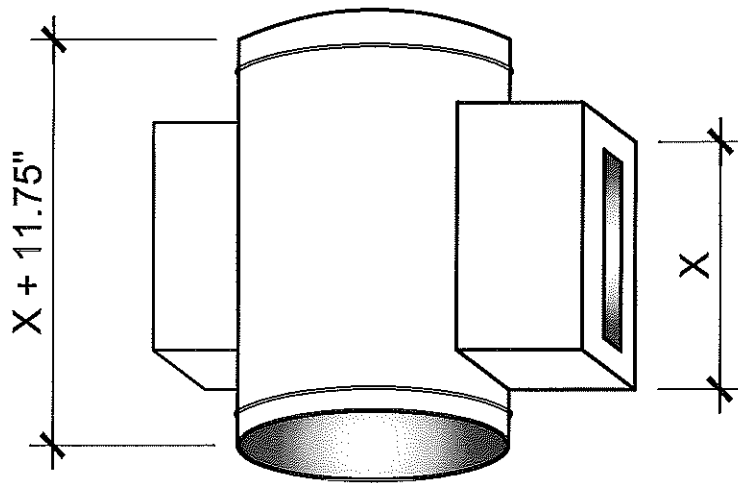

PIPE WITH GRILL TWO TAP

ROUND SINGLE WALL DUCT

METALCO MFG, INC.
700 west 20th. street. Hialeah, Florida 33010 Ph: (305) 592-0704

5
RSW