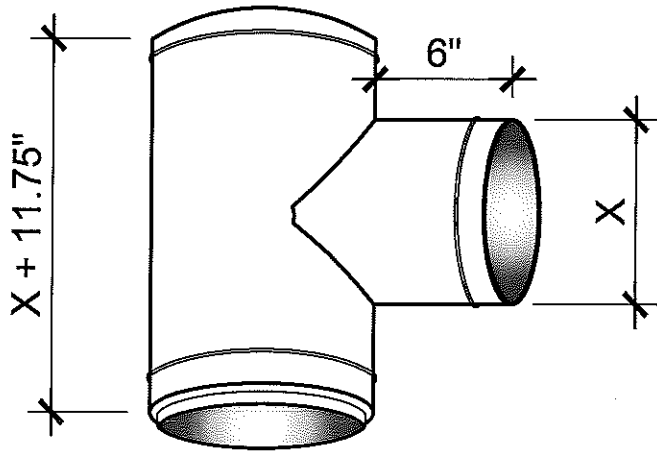

PIPE WITH TAP