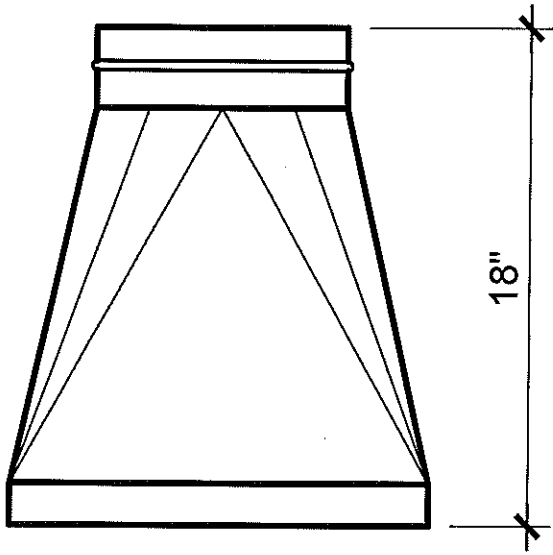

7

RSW

ROUND - Y

ROUND SINGLE WALL FITTINGS
 METALCO MFG, INC.
 700 west 20th. street. Hialeah, Florida 33010 Ph: (305) 592-0704

8
 RSW

SQUARE TO ROUND

END CAP

REDUCER