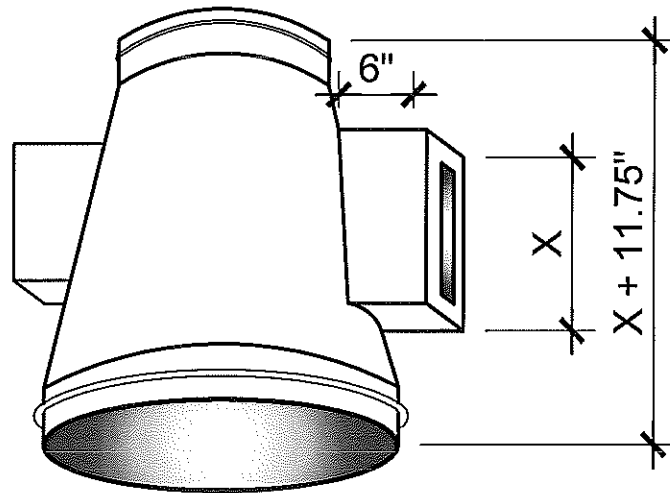

PIPE WITH GRILL TAP

PIPE WITH GRILL TWO TAP

ROUND SINGLE WALL DUCT

METALCO MFG, INC.
 700 west 20th. street. Hialeah, Florida 33010 Ph: (305) 592-0704

5
 RSW

REDUCER WITH SQUARE TAP

REDUCER WITH TWO SQUARE TAP