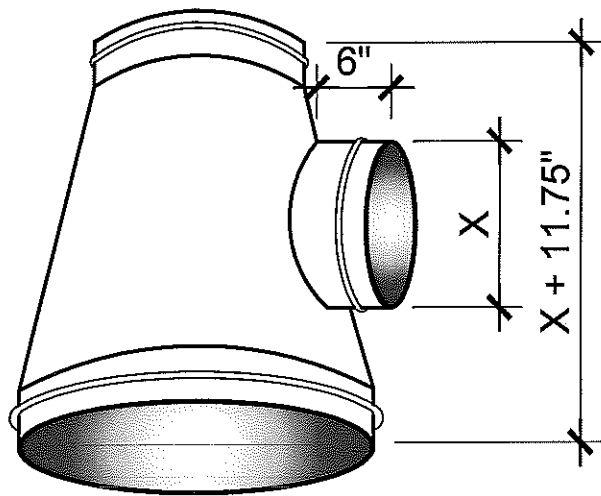

REDUCER WITH ROUND TAP