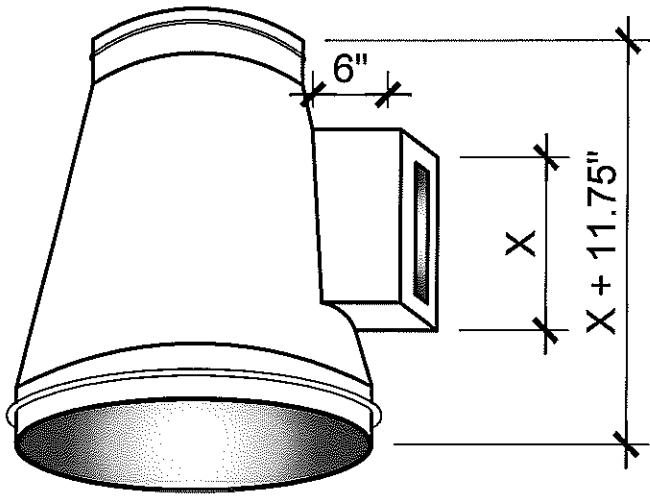

PIPE WITH GRILL TAP

PIPE WITH GRILL TWO TAP

ROUND SINGLE WALL DUCT

METALCO MFG, INC.
 700 west 20th. street. Hialeah, Florida 33010 Ph: (305) 592-0704

5
 RSW

REDUCER WITH SQUARE TAP

REDUCER WITH TWO SQUARE TAP