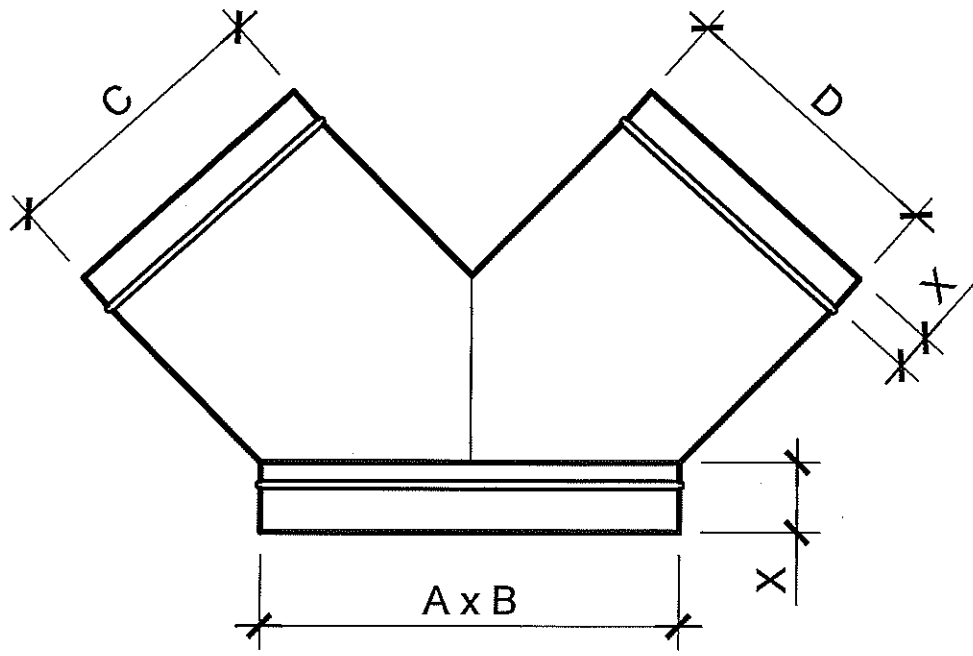

ROUND - Y

ROUND SINGLE WALL FITTINGS
METALCO MFG, INC.
700 west 20th. street. Hialeah, Florida 33010 Ph: (305) 592-0704

8
RSW