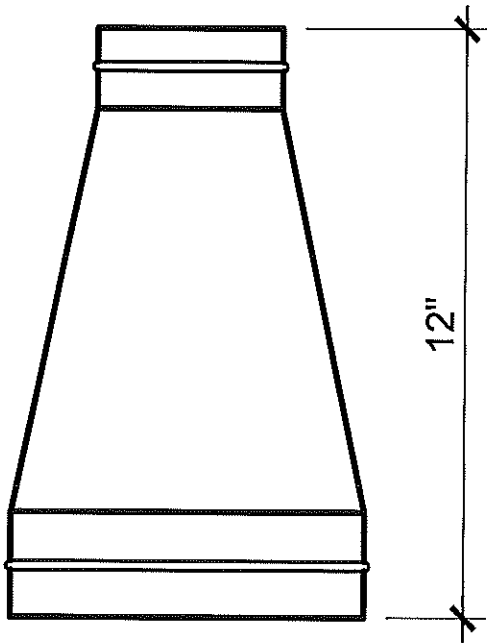

7

RSW

ROUND - Y

ROUND SINGLE WALL FITTINGS
 METALCO MFG, INC.
 700 west 20th. street. Hialeah, Florida 33010 Ph: (305) 592-0704

8
 RSW

SQUARE TO ROUND

END CAP

REDUCER