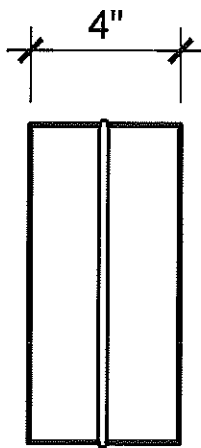

ROUND SINGLE WALL DUCT
 METALCO MFG, INC.
 700 west 20th. street. Hialeah, Florida 33010 Ph: (305) 592-0704

6
 RSW

STANDING SEAM

5-PIECE-90°

3-PIECE-45°

PIPE TO PIPE COUPLING

ROUND SINGLE WALL FITTINGS

METALCO MFG, INC.
700 west 20th. street. Hialeah, Florida 33010 Ph: (305) 592-0704