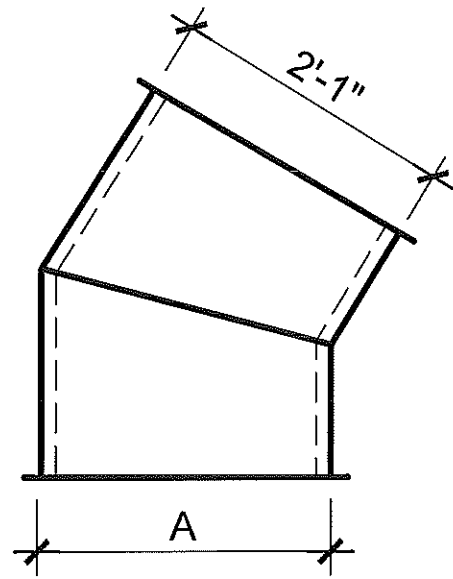

5-PIECE 90° ELBOWS

3-PIECE 60° ELBOWS

3-PIECE 45° ELBOWS

2-PIECE 30° ELBOWS

DUAL WALL OVAL DUCT (HB & EB)
 METALCO MFG, INC.
 700 west 20th. street. Hialeah, Florida 33010 Ph: (305) 592-0704

4
 ODW

SPIRAL PIPE (SP)