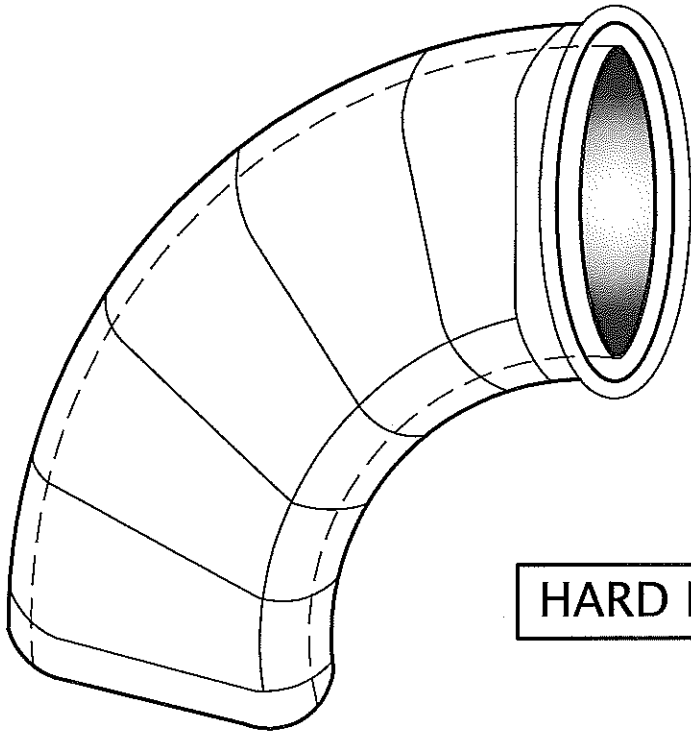

HARD BEND (HB)