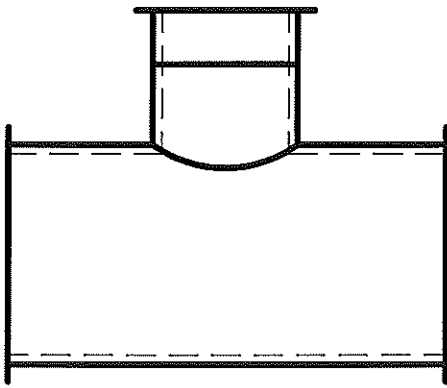

5-PIECE 90° ELBOWS

3-PIECE 60° ELBOWS

3-PIECE 45° ELBOWS

2-PIECE 30° ELBOWS

DUAL WALL OVAL DUCT (HB & EB)
 METALCO MFG, INC.
 700 west 20th. street. Hialeah, Florida 33010 Ph: (305) 592-0704

4
 ODW

SPIRAL PIPE (SP)