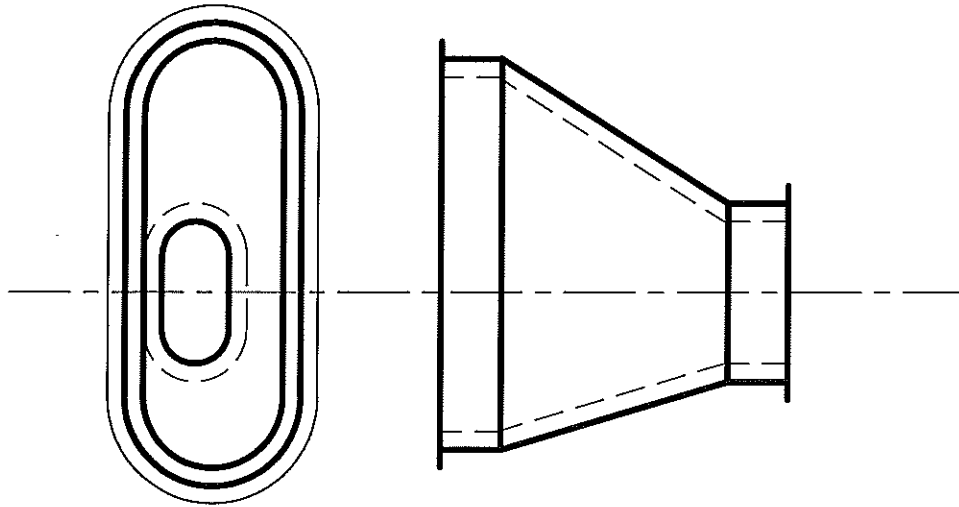

TRANNCOO

OVAL - TO - OVAL
NONCONCENTRIC TRANSITION