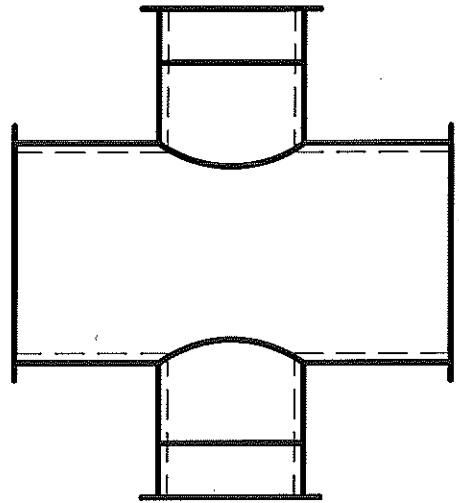

PIPE W/ DOUBLE TAP