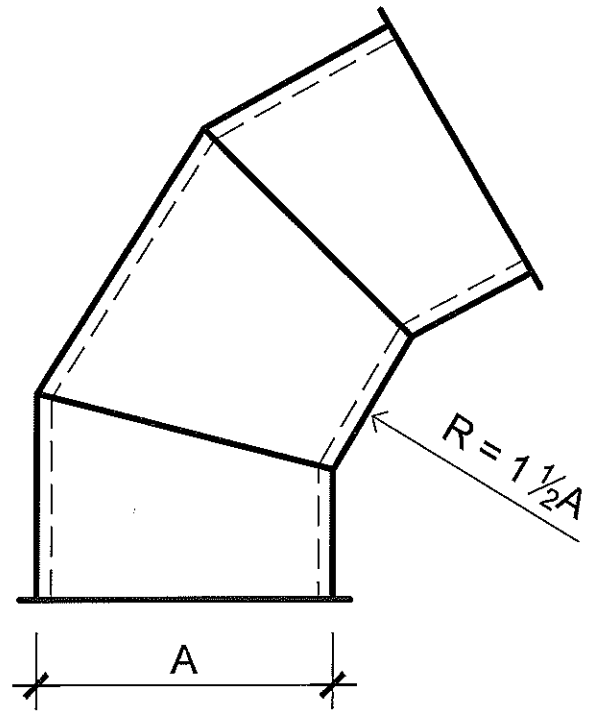

5-PIECE 90° ELBOWS

3-PIECE 60° ELBOWS

3-PIECE 45° ELBOWS

2-PIECE 30° ELBOWS

DUAL WALL OVAL DUCT (HB & EB)
 METALCO MFG, INC.
 700 west 20th. street. Hialeah, Florida 33010 Ph: (305) 592-0704

4
 ODW

SPIRAL PIPE (SP)