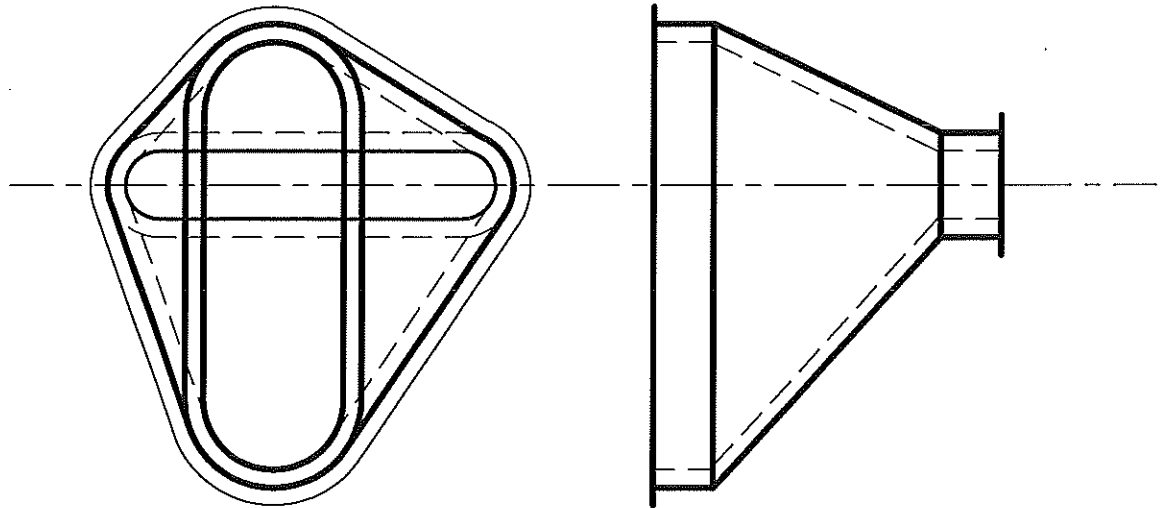

TRANNCOOT

OVAL - TO - OVAL TWIST
NONCONCENTRIC TRANSITION

DUAL WALL OVAL DUCT

METALCO MFG, INC.
700 west 20th. street. Hialeah, Florida 33010 Ph: (305) 592-0704

7

ODW