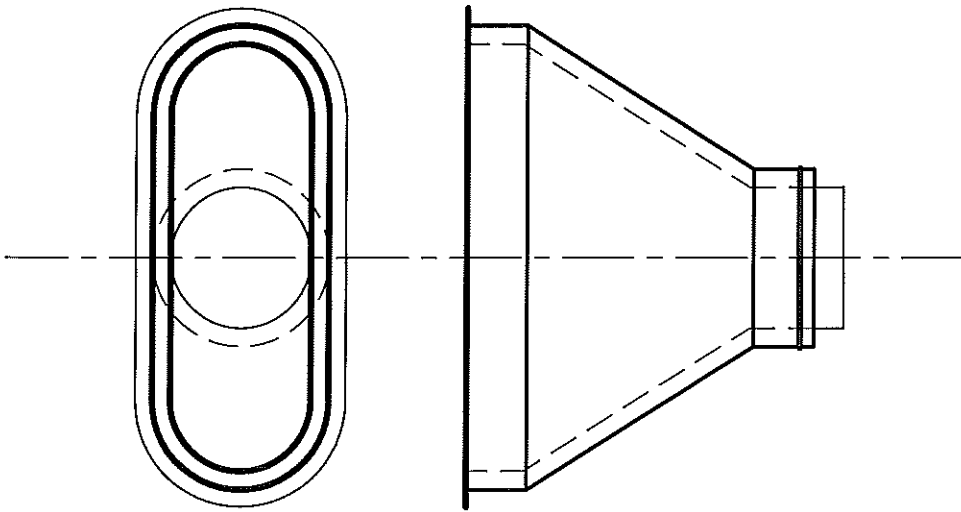

TRANCOR

OVAL - TO - ROUND
CONCENTRIC TRANSITION