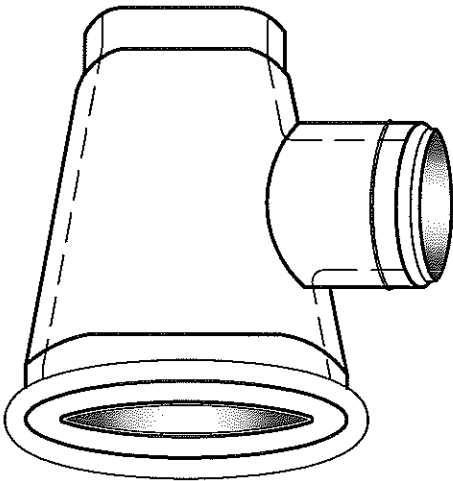

SINGLE REDUCER WITH TAP

DOUBLE REDUCER WITH TAP

OVAL WALL DUCT

METALCO MFG, INC.
700 west 20th. street. Hialeah, Florida 33010 Ph: (305) 592-0704

9
ODW