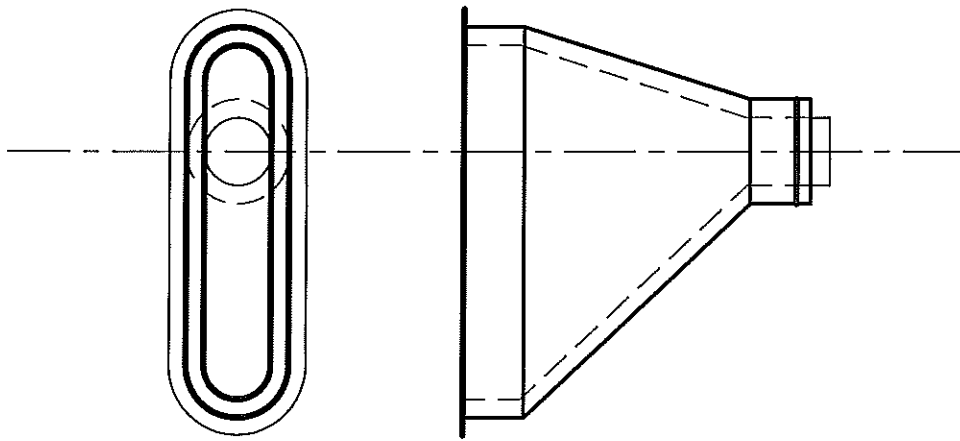

OVAL - TO - ROUND
CONCENTRIC TRANSITION

TRANCOO

OVAL - TO - OVAL
CONCENTRIC TRANSITION

DUAL WALL OVAL DUCT
 METALCO MFG, INC.
 700 west 20th. street. Hialeah, Florida 33010 Ph: (305) 592-0704

6
ODW

TRANNCOR