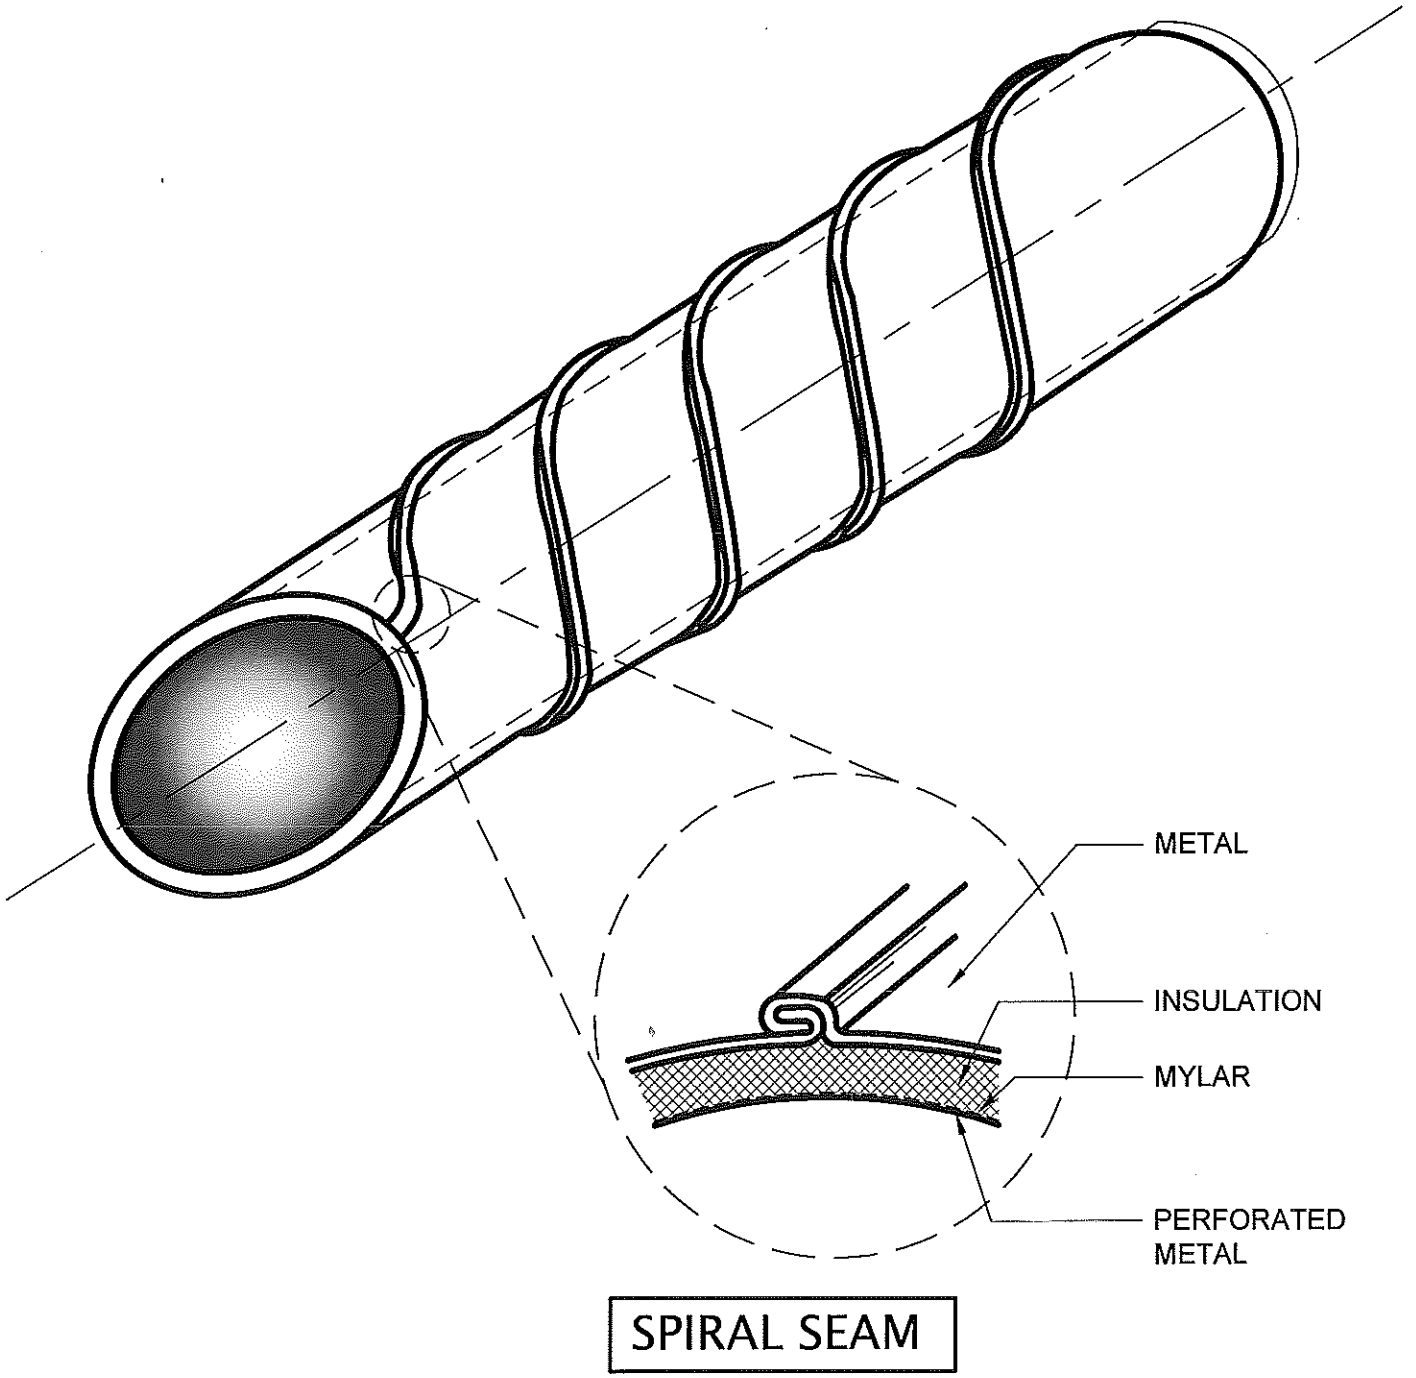

SPIRAL SEAM

OVAL DOUBLE WALL DUCT
 METALCO MFG, INC.
 700 west 20th. street. Hialeah, Florida 33010 Ph: (305) 592-0704

1
 ODW

OVAL DOUBLE WALL DUCT

METALCO MFG, INC.
 700 west 20th. street. Hialeah, Florida 33010 Ph: (305) 592-0704