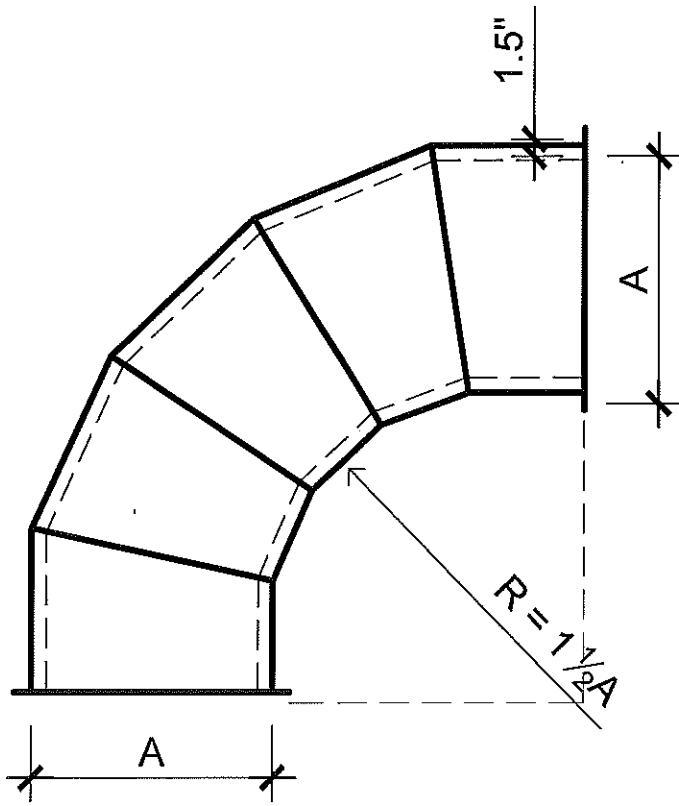

5-PIECE 90° ELBOWS

3-PIECE 60° ELBOWS

3-PIECE 45° ELBOWS

2-PIECE 30° ELBOWS

DUAL WALL OVAL DUCT (HB & EB)
 METALCO MFG, INC.
 700 west 20th. street. Hialeah, Florida 33010 Ph: (305) 592-0704

4
 ODW

SPIRAL PIPE (SP)