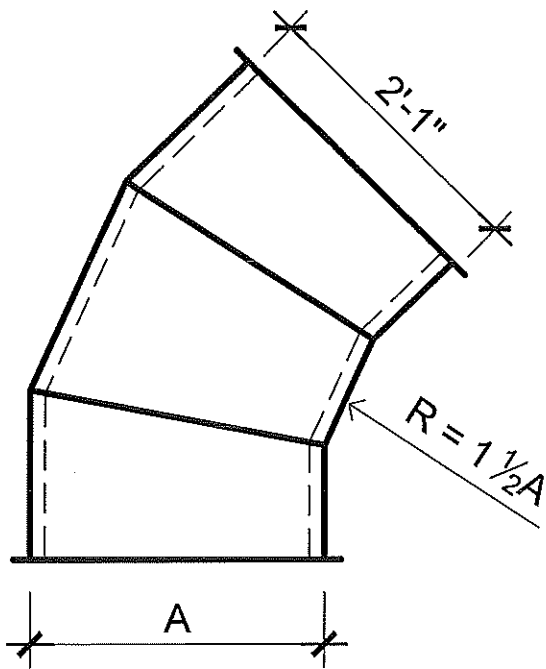

5-PIECE 90° ELBOWS

3-PIECE 60° ELBOWS

3-PIECE 45° ELBOWS

2-PIECE 30° ELBOWS

DUAL WALL OVAL DUCT (HB & EB)
 METALCO MFG, INC.
 700 west 20th. street. Hialeah, Florida 33010 Ph: (305) 592-0704

4
 ODW

SPIRAL PIPE (SP)