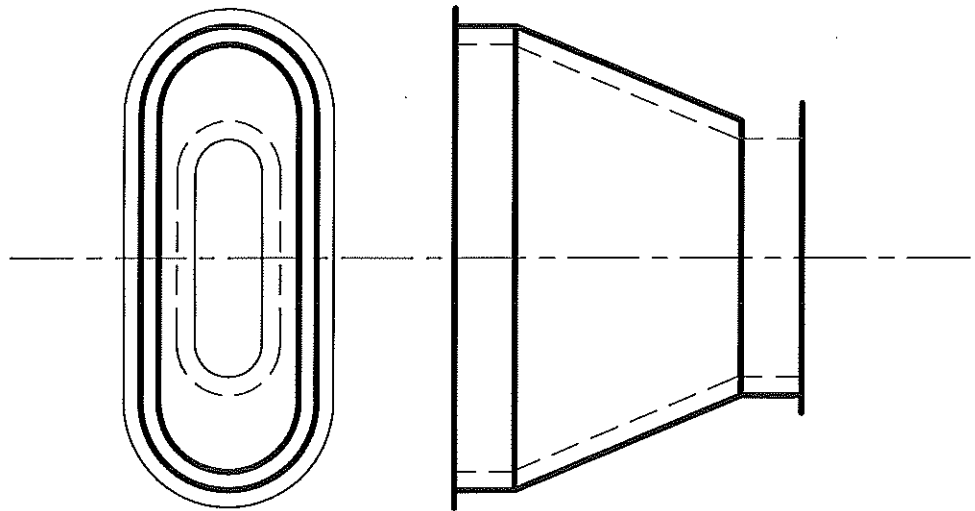

TRANCOO

OVAL - TO - OVAL
CONCENTRIC TRANSITION

DUAL WALL OVAL DUCT
METALCO MFG, INC.
700 west 20th. street. Hialeah, Florida 33010 Ph: (305) 592-0704

6
ODW