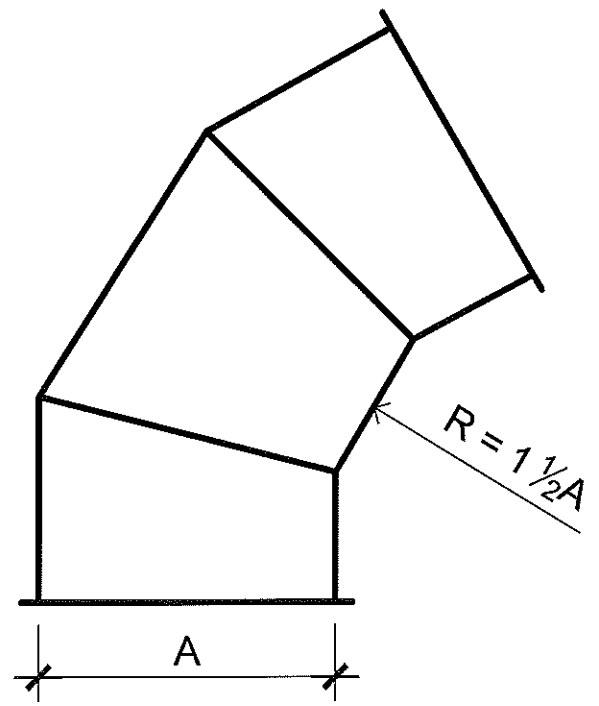

700 west 20th. street. Hialeah, Florida 33010 Ph: (305) 592-0704

2

OSW

5-PIECE 90° ELBOWS

3-PIECE 60° ELBOWS

3-PIECE 45° ELBOWS

2-PIECE 30° ELBOWS

OVAL SINGLE WALL DUCT (HB & EB)
 METALCO MFG, INC.
 700 west 20th. street. Hialeah, Florida 33010 Ph: (305) 592-0704