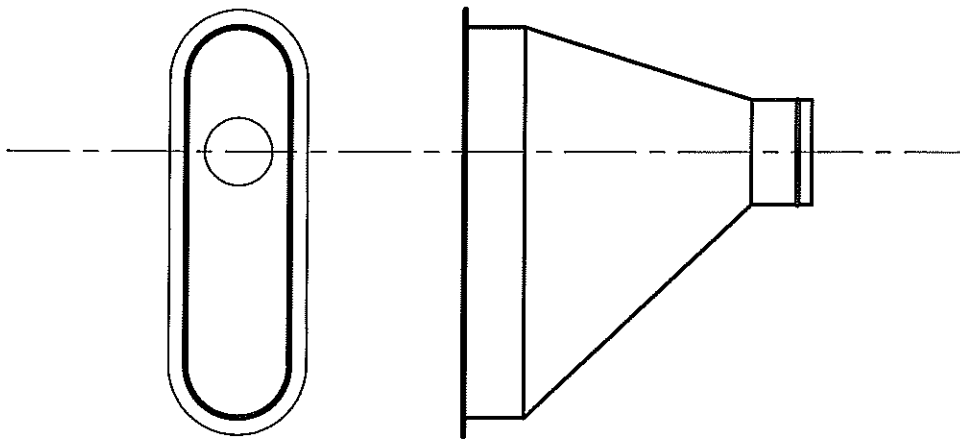

OVAL - TO - ROUND
CONCENTRIC TRANSITION

TRANCOO

OVAL - TO - OVAL
CONCENTRIC TRANSITION

OVAL SINGLE WALL DUCT

METALCO MFG, INC.
700 west 20th. street. Hialeah, Florida 33010 Ph: (305) 592-0704

5
OSW

TRANNCOR