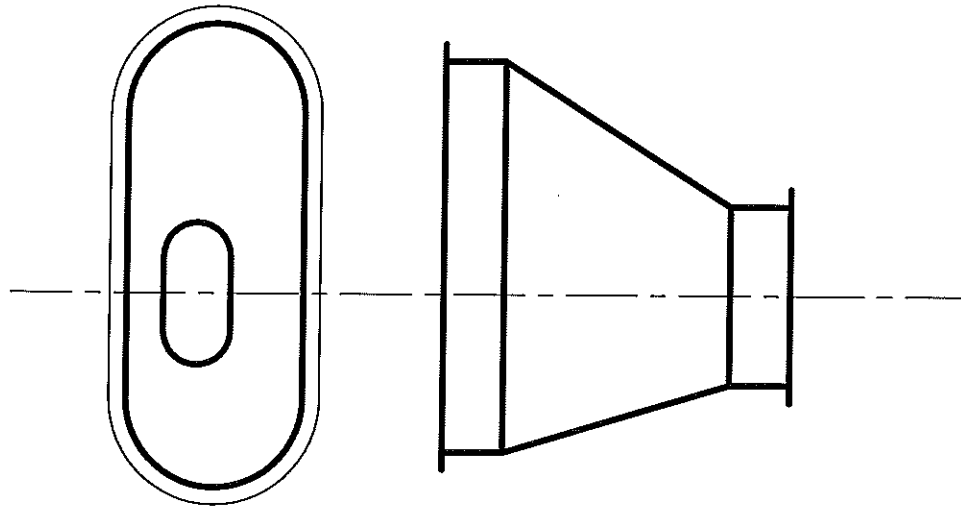

TRANNCOO

OVAL - TO - OVAL
NONCONCENTRIC TRANSITION