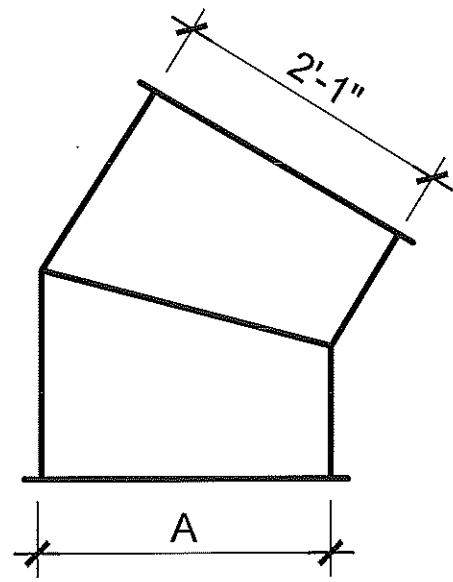

700 west 20th. street. Hialeah, Florida 33010 Ph: (305) 592-0704

2

OSW

5-PIECE 90° ELBOWS

3-PIECE 60° ELBOWS

3-PIECE 45° ELBOWS

2-PIECE 30° ELBOWS

OVAL SINGLE WALL DUCT (HB & EB)
 METALCO MFG, INC.
 700 west 20th. street. Hialeah, Florida 33010 Ph: (305) 592-0704