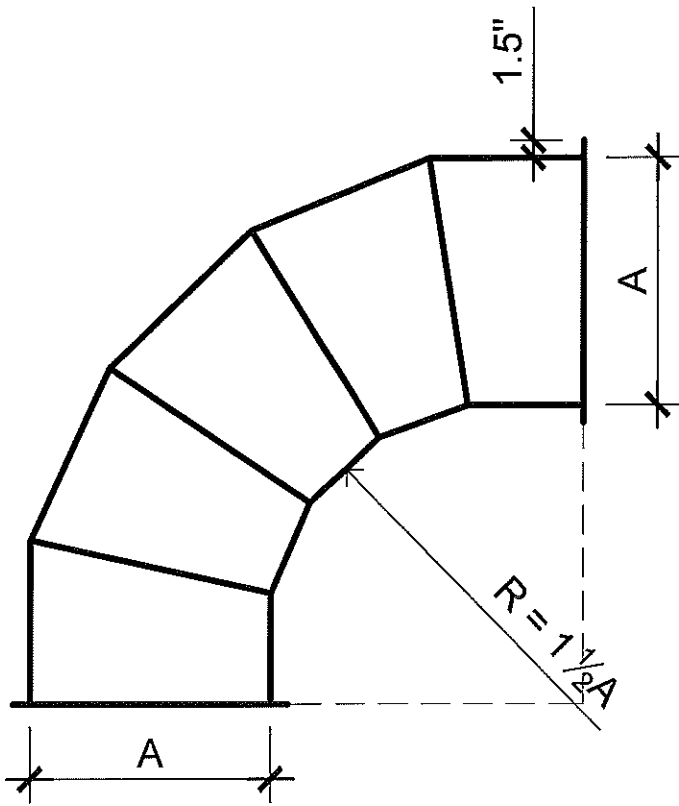

700 west 20th. street. Hialeah, Florida 33010 Ph: (305) 592-0704

2

OSW

5-PIECE 90° ELBOWS

3-PIECE 60° ELBOWS

3-PIECE 45° ELBOWS

2-PIECE 30° ELBOWS

OVAL SINGLE WALL DUCT (HB & EB)
 METALCO MFG, INC.
 700 west 20th. street. Hialeah, Florida 33010 Ph: (305) 592-0704