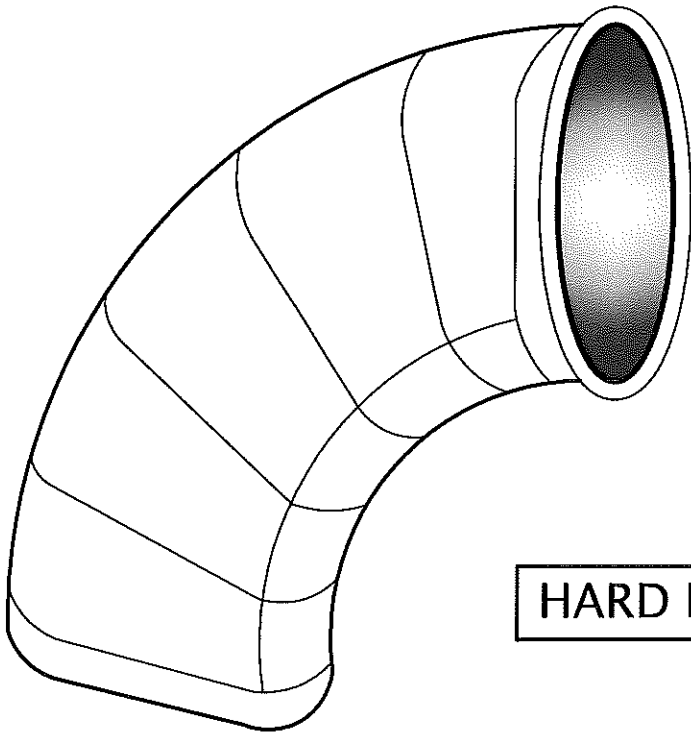

SPIRAL SEAM

OVAL SINGLE WALL DUCT

METALCO MFG, INC.
700 west 20th. street. Hialeah, Florida 33010 Ph: (305) 592-0704

1
OSW

HARD BEND (HB)

EASY BEND (EB)

OVAL DUCT (HARD BEND & EASY BEND)

METALCO MFG, INC.