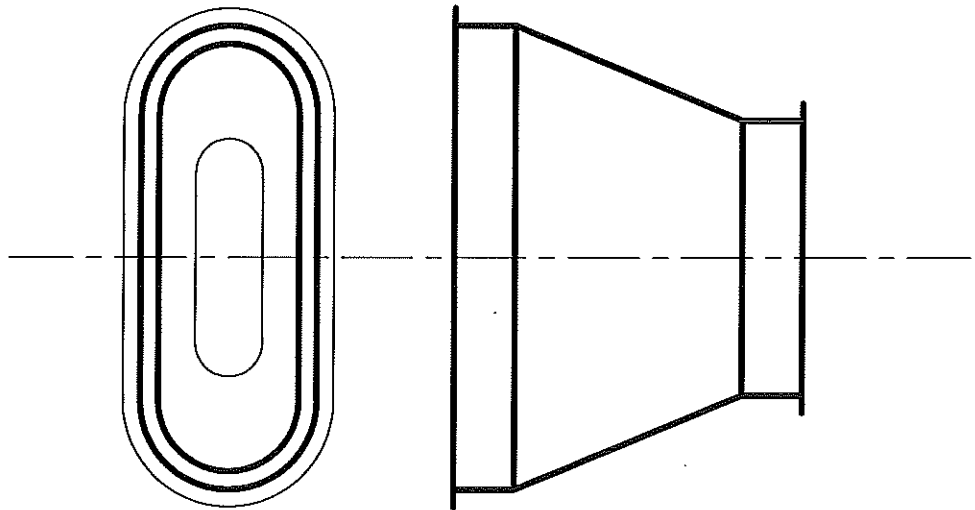

TRANCOO

OVAL - TO - OVAL
CONCENTRIC TRANSITION

OVAL SINGLE WALL DUCT

METALCO MFG, INC.
700 west 20th. street. Hialeah, Florida 33010 Ph: (305) 592-0704

5
OSW