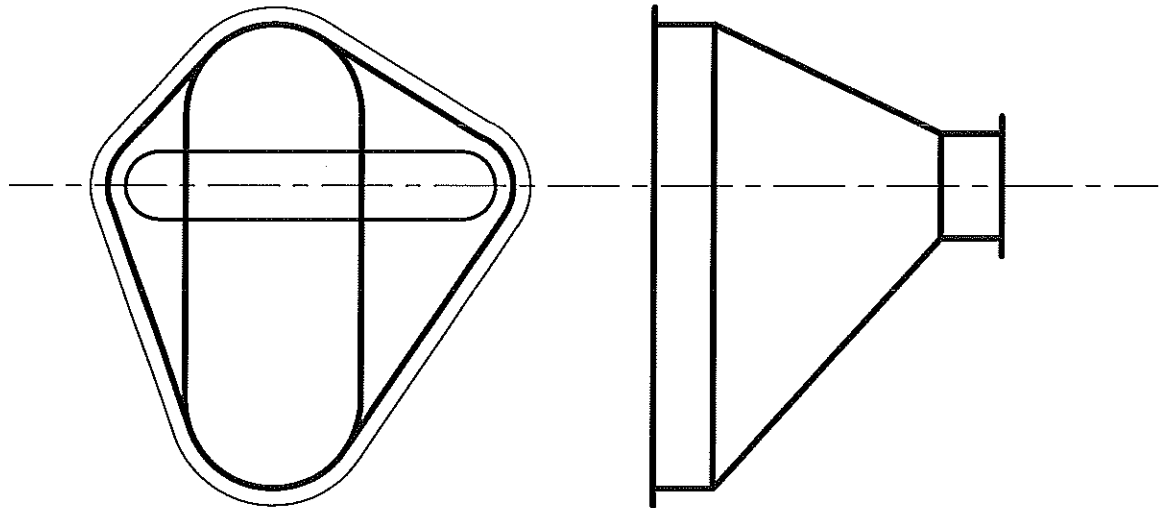

TRANNCOOT

OVAL - TO - OVAL TWIST
NONCONCENTRIC TRANSITION

OVAL SINGLE WALL DUCT

METALCO MFG, INC.
700 west 20th. street. Hialeah, Florida 33010 Ph: (305) 592-0704

6

OSW