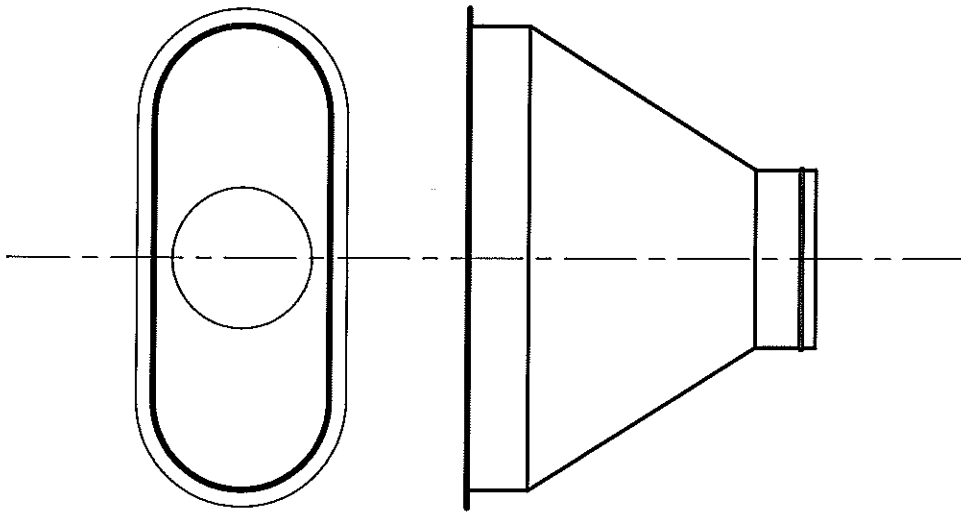

3
 OSW

SPIRAL PIPE (SP)

PIPE WITH TAP

PIPE W/ DOUBLE TAP

OFFSET

OVAL SINGLE WALL DUCT
METALCO MFG, INC.
700 west 20th. street. Hialeah, Florida 33010 Ph: (305) 592-0704

4
OSW

TRANCOR