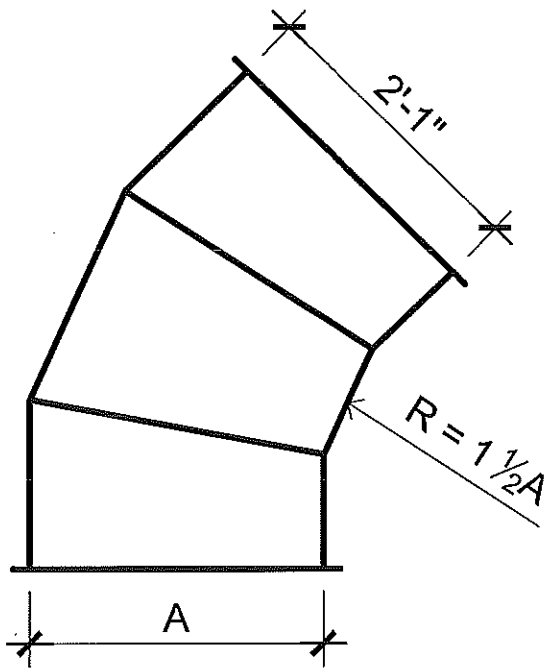

700 west 20th. street. Hialeah, Florida 33010 Ph: (305) 592-0704

2

OSW

5-PIECE 90° ELBOWS

3-PIECE 60° ELBOWS

3-PIECE 45° ELBOWS

2-PIECE 30° ELBOWS

OVAL SINGLE WALL DUCT (HB & EB)
 METALCO MFG, INC.
 700 west 20th. street. Hialeah, Florida 33010 Ph: (305) 592-0704